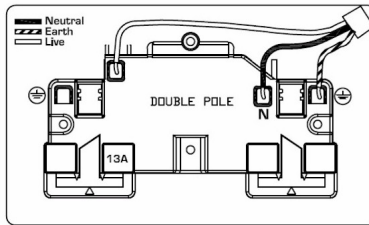

## 78SS2BK-B

#### Dimensions

**Hamilton®**  
HARTLAND  
SS2  
Switched Socket

Primary Range	Hartland
Insert Type	2 gang 13A Double Pole Switched Socket
Insert Colour	Black Nickel/Black
EAN13 Barcode	5017503286027
Commodity Code	85363010
Luckins TSI	386903449
Dimensions(Nominal)	Double: Height = 88.0mm Width = 144.5mm Depth = 5.0mm
Weight	210 GR
Switched Poles	Double
Current Rating	13 Amp
Voltage	220/250V AC
Maximum Load	13 Amp
Mains Frequency	50Hz
IP Rating	IP2XD
Contact Gap Minimum	3mm
Terminal Capacity 1	4x2.5mm <sup>2</sup>
Terminal Capacity 2	3x4mm <sup>2</sup>
Terminal Capacity 3	2x6mm <sup>2</sup> Multi-Strand
Terminal Capacity 4	1x10mm <sup>2</sup>
Earth Terminal Capacity 1	4x2.5mm <sup>2</sup>
Earth Terminal Capacity 2	3x4mm <sup>2</sup>
Earth Terminal Capacity 3	2x6mm <sup>2</sup> Multi-Strand
Earth Terminal Capacity 4	1x10mm <sup>2</sup>
Product Class 1	Must be earthed
Ambient Operating Temperature	-5° to +40°C
Recommended Location	Internal Use Only
Maximum Installation Altitude	2000m
Standard/Approval	BS 1363-2
Additional Notes	Dual Earth: Yes