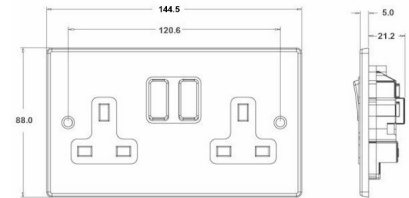

#### Item Image

#### Dimensions

**Hamilton®**  
HARTLAND  
SS2  
Switched Socket

Primary Range	Hartland
Insert Type	2 gang 13A Double Pole Switched Socket
Insert Colour	Black Nickel/Black
EAN13 Barcode	5017503286027
Commodity Code	85363010
Luckins TSI	386903449
Dimensions(Nominal)	Double: Height = 88.0mm Width = 144.5mm Depth = 5.0mm
Weight	210 GR
Switched Poles	Double
Current Rating	13 Amp
Voltage	220/250V AC
Maximum Load	13 Amp
Mains Frequency	50Hz
IP Rating	IP2XD
Contact Gap Minimum	3mm
Terminal Capacity 1	4x2.5mm <sup>2</sup>
Terminal Capacity 2	3x4mm <sup>2</sup>
Terminal Capacity 3	2x6mm <sup>2</sup> Multi-Strand
Terminal Capacity 4	1x10mm <sup>2</sup>
Earth Terminal Capacity 1	4x2.5mm <sup>2</sup>
Earth Terminal Capacity 2	3x4mm <sup>2</sup>
Earth Terminal Capacity 3	2x6mm <sup>2</sup> Multi-Strand
Earth Terminal Capacity 4	1x10mm <sup>2</sup>
Product Class 1	Must be earthed
Ambient Operating Temperature	-5° to +40°C
Recommended Location	Internal Use Only
Maximum Installation Altitude	2000m
Standard/Approval	BS 1363-2
Additional Notes	Dual Earth: Yes