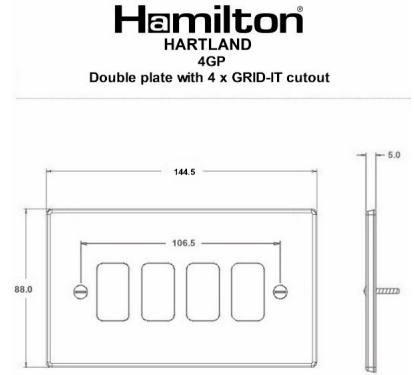

#### Item Image

#### Dimensions

Primary Range	Hartland	
Insert Type	4 gang Grid Fix Aperture Plate with Grid	
Insert Colour	No Insert Colour	
EAN13 Barcode	5051164739041	
Commodity Code	73269098	
Luckins TSI	387352594	
Dimensions(Nominal)	Double: Height = 88.0mm Width = 144.5mm Depth = 5.0mm	
Switched Poles	N/A	
Current Rating	n/a	
IP Rating	N/A	
Contact Gap Minimum	N/A	
Earth Terminal Capacity 1	11mm <sup>2</sup>	
Product Class 1	Face plate must be earthed	
Recommended Location	Internal Use Only	
Maximum Installation Altitude	2000m	
Standard/Approval	N/A	
Additional Notes	See GRID-IT for a full range of inserts. Plates must be Earthed via the Earth Tag.	
All products listed conform to current British or European standard and the product information is correct at the time of going to press.	All accessories are manufactured under an accredited BS EN ISO 9001 : 2015 Quality Management System.	It is the policy of the company to improve products as part of our development programme. Therefore, we reserve the right to alter designs and dimensions without prior notice.
Illustrations and diagrams are reproduced within the limitations of reproduction and printing process and are not binding.	Due to manufacturing processes we cannot guarantee an exact colour match and shadings of of certain finishes.	Correct as at 18 August 2021 07:13 AM E&OE