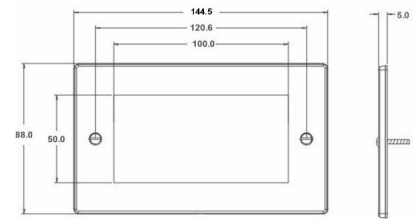

#### Item Image

#### Dimensions

**Hamilton®**  
HARTLAND  
EURO4  
Double plate with 4 x EuroFix cut out

Primary Range	Hartland	
Insert Type	4 gang EuroFix 100x50mm Apertured Plate with Grid	
Insert Colour	No Insert Colour	
EAN13 Barcode	5017504066994	
Commodity Code	73269098	
Luckins TSI	387352934	
Dimensions(Nominal)	Double: Height = 88.0mm Width = 144.5mm Depth = 5.0mm	
Weight	114 GR	
Switched Poles	N/A	
Current Rating	Insert Specific	
Voltage	Insert Specific	
Maximum Load	Insert Specific	
IP Rating	N/A	
Contact Gap Minimum	N/A	
Earth Terminal Capacity 1	5x1mm <sup>2</sup>	
Earth Terminal Capacity 2	4x1.5mm <sup>2</sup>	
Earth Terminal Capacity 3	3x2.5mm <sup>2</sup>	
Earth Terminal Capacity 4	1x4mm <sup>2</sup> Multi-strand	
Earth Terminal Capacity 5	1x6mm <sup>2</sup>	
Product Class 1	Face plate must be earthed	
Recommended Location	Internal Use Only	
Maximum Installation Altitude	2000m	
Standard/Approval	N/A	
Additional Notes	See EuroFix for a full range of inserts. Plates must be Earthed via the Earth Tag.	
All products listed conform to current British or European standard and the product information is correct at the time of going to press.	All accessories are manufactured under an accredited BS EN ISO 9001 : 2015 Quality Management System.	It is the policy of the company to improve products as part of our development programme. Therefore, we reserve the right to alter designs and dimensions without prior notice.