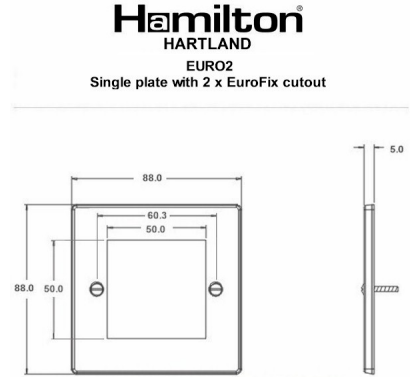

76EURO2

Hartland | HARTLAND RANGE | EuroFix Apertured Plates complete with Fixing Grid

Item Image

Wiring

Dimensions

Primary Range	Hartland	
Insert Type	2 gang EuroFix 50x50mm Apertured Plate with Grid	
Insert Colour	No Insert Colour	
EAN13 Barcode	5028690269175	
Commodity Code	73269098	
Luckins TSI	387358187	
Dimensions(Nominal)	Single: Height = 88.0mm Width = 88.0mm Depth = 5.0mm	
Weight	79 GR	
Switched Poles	N/A	
Current Rating	Insert Specific	
Voltage	Insert Specific	
Maximum Load	Insert Specific	
IP Rating	N/A	
Contact Gap Minimum	N/A	
Earth Terminal Capacity 1	5x1mm ²	
Earth Terminal Capacity 2	4x1.5mm ²	
Earth Terminal Capacity 3	3x2.5mm ²	
Earth Terminal Capacity 4	1x4mm ² Multi-strand	
Earth Terminal Capacity 5	1x6mm ²	
Product Class 1	Face plate must be earthed	
Recommended Location	Internal Use Only	
Maximum Installation Altitude	2000m	
Standard/Approval	N/A	
Additional Notes	See EuroFix for a full range of inserts. Plates must be Earthed via the Earth Tag.	
All products listed conform to current British or European standard and the product information is correct at the time of going to press.	All accessories are manufactured under an accredited BS EN ISO 9001 : 2015 Quality Management System.	It is the policy of the company to improve products as part of our development programme. Therefore, we reserve the right to alter designs and dimensions without prior notice.