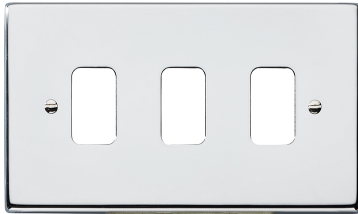

773GP

Hartland | HARTLAND RANGE | GRID-IT Grid Fix Apertured Plates complete with Fixing Grid

Item Image

Wiring

Dimensions

Primary Range	Hartland	
Insert Type	3 gang Grid Fix Aperture Plate with Grid	
Insert Colour	No Insert Colour	
EAN13 Barcode	5051164779030	
Commodity Code	73269098	
Luckins TSI	387358653	
Dimensions(Nominal)	Double: Height = 88.0mm Width = 144.5mm Depth = 5.0mm	
Switched Poles	N/A	
Current Rating	n/a	
IP Rating	N/A	
Contact Gap Minimum	N/A	
Earth Terminal Capacity 1	11mm ²	
Product Class 1	Face plate must be earthed	
Recommended Location	Internal Use Only	
Maximum Installation Altitude	2000m	
Standard/Approval	N/A	
Additional Notes	See GRID-IT for a full range of inserts. Plates must be Earthed via the Earth Tag.	
All products listed conform to current British or European standard and the product information is correct at the time of going to press.	All accessories are manufactured under an accredited BS EN ISO 9001 : 2015 Quality Management System.	It is the policy of the company to improve products as part of our development programme. Therefore, we reserve the right to alter designs and dimensions without prior notice.
Illustrations and diagrams are reproduced within the limitations of reproduction and printing process and are not binding.	Due to manufacturing processes we cannot guarantee an exact colour match and shadings of of certain finishes.	Correct as at 18 August 2021 07:30 AM E&OE