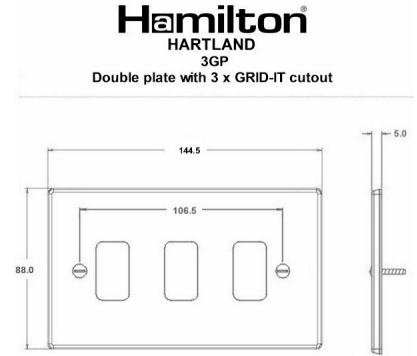

773GP

Hartland | HARTLAND RANGE | GRID-IT Grid Fix Apertured Plates complete with Fixing Grid

Item Image

Wiring

Dimensions

Primary Range	Hartland	
Insert Type	3 gang Grid Fix Aperture Plate with Grid	
Insert Colour	No Insert Colour	
EAN13 Barcode	5051164779030	
Commodity Code	73269098	
Luckins TSI	387358653	
Dimensions(Nominal)	Double: Height = 88.0mm Width = 144.5mm Depth = 5.0mm	
Switched Poles	N/A	
Current Rating	n/a	
IP Rating	N/A	
Contact Gap Minimum	N/A	
Earth Terminal Capacity 1	11mm ²	
Product Class 1	Face plate must be earthed	
Recommended Location	Internal Use Only	
Maximum Installation Altitude	2000m	
Standard/Approval	N/A	
Additional Notes	See GRID-IT for a full range of inserts. Plates must be Earthed via the Earth Tag.	
All products listed conform to current British or European standard and the product information is correct at the time of going to press.	All accessories are manufactured under an accredited BS EN ISO 9001 : 2015 Quality Management System.	It is the policy of the company to improve products as part of our development programme. Therefore, we reserve the right to alter designs and dimensions without prior notice.
Illustrations and diagrams are reproduced within the limitations of reproduction and printing process and are not binding.	Due to manufacturing processes we cannot guarantee an exact colour match and shadings of of certain finishes.	Correct as at 18 August 2021 07:30 AM E&OE