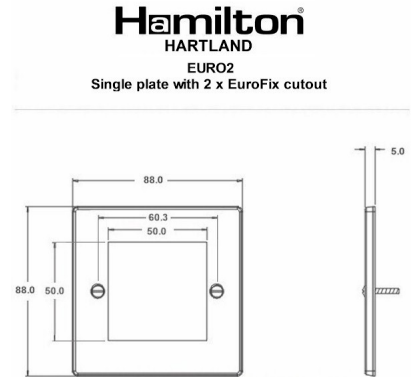

77EURO2

Hartland | HARTLAND RANGE | EuroFix Apertured Plates complete with Fixing Grid

Item Image

Wiring

Dimensions

Primary Range	Hartland	
Insert Type	2 gang EuroFix 50x50mm Apertured Plate with Grid	
Insert Colour	No Insert Colour	
EAN13 Barcode	5028690279174	
Commodity Code	73269098	
Luckins TSI	387358792	
Dimensions(Nominal)	Single: Height = 88.0mm Width = 88.0mm Depth = 5.0mm	
Weight	77 GR	
Switched Poles	N/A	
Current Rating	Insert Specific	
Voltage	Insert Specific	
Maximum Load	Insert Specific	
IP Rating	N/A	
Contact Gap Minimum	N/A	
Earth Terminal Capacity 1	5x1mm ²	
Earth Terminal Capacity 2	4x1.5mm ²	
Earth Terminal Capacity 3	3x2.5mm ²	
Earth Terminal Capacity 4	1x4mm ² Multi-strand	
Earth Terminal Capacity 5	1x6mm ²	
Product Class 1	Face plate must be earthed	
Recommended Location	Internal Use Only	
Maximum Installation Altitude	2000m	
Standard/Approval	N/A	
Additional Notes	See EuroFix for a full range of inserts. Plates must be Earthed via the Earth Tag.	
All products listed conform to current British or European standard and the product information is correct at the time of going to press.	All accessories are manufactured under an accredited BS EN ISO 9001 : 2015 Quality Management System.	It is the policy of the company to improve products as part of our development programme. Therefore, we reserve the right to alter designs and dimensions without prior notice.

77EURO2 - Hartland EuroFix Bright Chrome Single Plate complete with 2 EuroFix Apertures 50x50mm and Grid