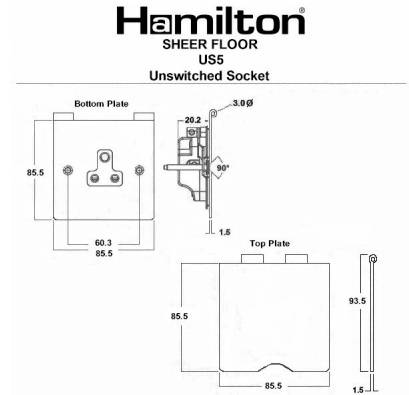

### Sheer Floor Sockets | SHEER FLOOR SOCKETS RANGE | Power Sockets

Item Image

Wiring

Dimensions

Primary Range	Sheer Floor Sockets
Insert Type	1 gang 5A Unswitched Socket
Insert Colour	White
EAN13 Barcode	5028690060055
Commodity Code	85363010
Luckins TSI	387376761
Dimensions(Nominal)	Single: Height = 93.5mm Width = 85.5mm Depth = 3.0mm (6.5mm Hinged Cover)
Weight	227 GR
Switched Poles	None
Current Rating	5 Amp
Voltage	220/250V AC
Maximum Load	5 Amp
Mains Frequency	50Hz
IP Rating	IP2XD
Contact Gap Minimum	None
Terminal Capacity 1	5 x1mm <sup>2</sup>
Terminal Capacity 2	4x1.5mm <sup>2</sup>
Terminal Capacity 3	2x2.5mm <sup>2</sup>
Terminal Capacity 4	1x4mm <sup>2</sup>
Earth Terminal Capacity 1	5x1mm <sup>2</sup>
Earth Terminal Capacity 2	4 x 1.5mm <sup>2</sup>
Earth Terminal Capacity 3	2 x 2.5mm <sup>2</sup>
Earth Terminal Capacity 4	1 x 4mm <sup>2</sup>
Product Class 1	Must be earthed
Ambient Operating Temperature	-5° to +40°C
Recommended Location	Internal Use Only
Maximum Installation Altitude	2000m
Standard/Approval	BS 546