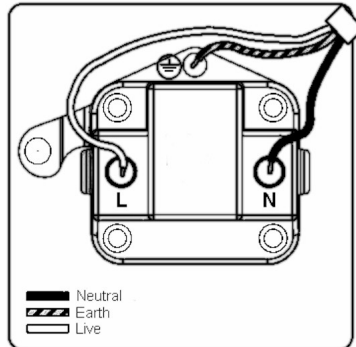

### Sheer Floor Sockets | SHEER FLOOR SOCKETS RANGE | Power Sockets

Item Image

Wiring

Dimensions

Primary Range	Sheer Floor Sockets
Insert Type	1 gang 5A Unswitched Socket
Insert Colour	White
EAN13 Barcode	5028690060055
Commodity Code	85363010
Luckins TSI	387376761
Dimensions(Nominal)	Single: Height = 93.5mm Width = 85.5mm Depth = 3.0mm (6.5mm Hinged Cover)
Weight	227 GR
Switched Poles	None
Current Rating	5 Amp
Voltage	220/250V AC
Maximum Load	5 Amp
Mains Frequency	50Hz
IP Rating	IP2XD
Contact Gap Minimum	None
Terminal Capacity 1	5 x1mm <sup>2</sup>
Terminal Capacity 2	4x1.5mm <sup>2</sup>
Terminal Capacity 3	2x2.5mm <sup>2</sup>
Terminal Capacity 4	1x4mm <sup>2</sup>
Earth Terminal Capacity 1	5x1mm <sup>2</sup>
Earth Terminal Capacity 2	4 x 1.5mm <sup>2</sup>
Earth Terminal Capacity 3	2 x 2.5mm <sup>2</sup>
Earth Terminal Capacity 4	1 x 4mm <sup>2</sup>
Product Class 1	Must be earthed
Ambient Operating Temperature	-5° to +40°C
Recommended Location	Internal Use Only
Maximum Installation Altitude	2000m
Standard/Approval	BS 546