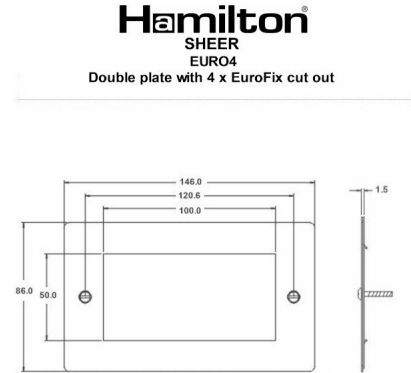

87EURO4

Sheer | SHEER RANGE | EuroFix Apertured Plates complete with Fixing Grid

Item Image

Wiring

Dimensions

Primary Range	Sheer	
Insert Type	4 gang EuroFix 100x50mm Apertured Plate with Grid	
Insert Colour	No Insert Colour	
EAN13 Barcode	5028690099192	
Commodity Code	74199100	
Luckins TSI	387381552	
Dimensions(Nominal)	Double: Height = 86.0mm Width = 146.0mm Depth = 1.5mm	
Weight	139 GR	
Switched Poles	N/A	
Current Rating	Insert Specific	
Voltage	Insert Specific	
Maximum Load	Insert Specific	
IP Rating	N/A	
Contact Gap Minimum	N/A	
Earth Terminal Capacity 1	5x1mm ²	
Earth Terminal Capacity 2	4x1.5mm ²	
Earth Terminal Capacity 3	3x2.5mm ²	
Earth Terminal Capacity 4	1x4mm ² Multi-strand	
Earth Terminal Capacity 5	1x6mm ²	
Product Class 1	Face plate must be earthed	
Recommended Location	Internal Use Only	
Maximum Installation Altitude	2000m	
Standard/Approval	N/A	
Additional Notes	See EuroFix for a full range of inserts. Plates must be Earthed via the Earth Tag.	
All products listed conform to current British or European standard and the product information is correct at the time of going to press.	All accessories are manufactured under an accredited BS EN ISO 9001 : 2015 Quality Management System.	It is the policy of the company to improve products as part of our development programme. Therefore, we reserve the right to alter designs and dimensions without prior notice.

87EURO4

Sheer | SHEER RANGE | EuroFix Apertured Plates complete with Fixing Grid

Illustrations and diagrams are reproduced within the limitations of reproduction and printing process and are not binding.

87EURO4 - Sheer EuroFix Bright Chrome Double Plate complete with 4 EuroFix Apertures 100x50mm and Grid