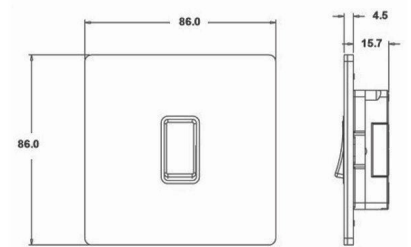

88CR21BK-B

Sheer CFX | SHEER CFX RANGE | Rocker Switches

Item Image

Wiring

Dimensions

Hamilton®
SHEER CFX
R21
2 Way Rocker

Primary Range	Sheer CFX
Insert Type	1 gang 10AX 2 Way Rocker
Insert Colour	Black Nickel/Black
EAN13 Barcode	5017504052218
Commodity Code	85363010
Luckins TSI	387384229
Dimensions(Nominal)	Single: Height = 86.0mm Width = 86.0mm Depth = 1.5mm plate + 3.0mm gasket
Switched Poles	Single
Current Rating	10AX
Voltage	220/250V AC
Maximum Load	10 Amp inductive
Mains Frequency	50Hz
IP Rating	IP2XD
Contact Gap Minimum	3mm
Terminal Capacity 1	5x1mm ²
Terminal Capacity 2	4x1.5mm ²
Terminal Capacity 3	1x2.5mm ²
Terminal Capacity 4	1x4mm ² Multi-strand
Terminal Capacity 5	1x6mm ²
Earth Terminal Capacity 1	5x1mm ²
Earth Terminal Capacity 2	4x1.5mm ²
Earth Terminal Capacity 3	3x2.5mm ²
Earth Terminal Capacity 4	1x4mm ² Multi-strand
Earth Terminal Capacity 5	1x6mm ²
Product Class 1	Must be earthed
Ambient Operating Temperature	-5° to +40°C
Recommended Location	Internal Use Only
Maximum Installation Altitude	2000m