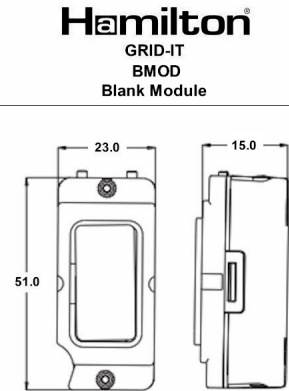

IBMODBC-W

GRID-IT | GRID-IT RANGE | Blanking Modules

Item Image

Wiring

Dimensions

Primary Range	GRID-IT	
Insert Type	Blank Module	
Insert Colour	Bright Chrome/White	
EAN13 Barcode	5051164039462	
Commodity Code	39206100	
Luckins TSI	387391131	
Dimensions(Nominal)	Module: Height = Width = Depth =	
Switched Poles	N/A	
Current Rating	N/A	
Voltage	N/A	
Maximum Load	N/A	
IP Rating	IP2XD	
Contact Gap Minimum	N/A	
Product Class 1	Face plate must be earthed	
Ambient Operating Temperature	-5° to +40°C	
Recommended Location	Internal Use Only	
Maximum Installation Altitude	2000m	
Standard/Approval	N/A	
All products listed conform to current British or European standard and the product information is correct at the time of going to press.	All accessories are manufactured under an accredited BS EN ISO 9001 : 2015 Quality Management System.	It is the policy of the company to improve products as part of our development programme. Therefore, we reserve the right to alter designs and dimensions without prior notice.
Illustrations and diagrams are reproduced within the limitations of reproduction and printing process and are not binding.	Due to manufacturing processes we cannot guarantee an exact colour match and shadings of of certain finishes.	Correct as at 18 August 2021 12:09 PM E&OE