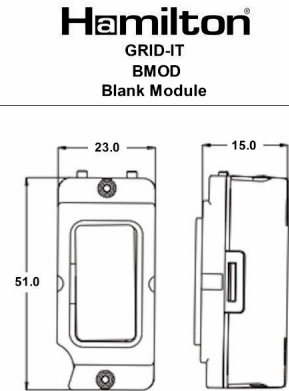

IBMODSS-B

GRID-IT | GRID-IT RANGE | Blanking Modules

Item Image

Wiring

Dimensions

Primary Range	GRID-IT	
Insert Type	Blank Module	
Insert Colour	Satin Steel/Black	
EAN13 Barcode	5051164139469	
Commodity Code	39206100	
Luckins TSI	387391238	
Dimensions(Nominal)	Module: Height = Width = Depth =	
Switched Poles	N/A	
Current Rating	N/A	
Voltage	N/A	
Maximum Load	N/A	
IP Rating	IP2XD	
Contact Gap Minimum	N/A	
Product Class 1	Face plate must be earthed	
Ambient Operating Temperature	-5° to +40°C	
Recommended Location	Internal Use Only	
Maximum Installation Altitude	2000m	
Standard/Approval	N/A	
All products listed conform to current British or European standard and the product information is correct at the time of going to press.	All accessories are manufactured under an accredited BS EN ISO 9001 : 2015 Quality Management System.	It is the policy of the company to improve products as part of our development programme. Therefore, we reserve the right to alter designs and dimensions without prior notice.
Illustrations and diagrams are reproduced within the limitations of reproduction and printing process and are not binding.	Due to manufacturing processes we cannot guarantee an exact colour match and shadings of of certain finishes.	Correct as at 18 August 2021 12:10 PM E&OE