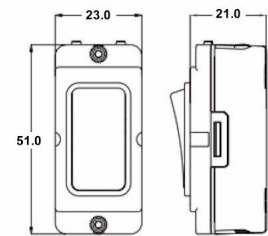

### GRID-IT | GRID-IT RANGE | Rocker Switch Modules

Item Image

Wiring

Dimensions

**Hamilton®**  
GRID-IT  
GR212  
20AX 2 Way Rocker Module

Primary Range	GRID-IT
Insert Type	20AX 2 Way Rocker Module
Insert Colour	Satin Steel/White
EAN13 Barcode	5051164149611
Commodity Code	85363030
Luckins TSI	387391665
Dimensions(Nominal)	Module: Height = Width = Depth =
Weight	43 GR
Switched Poles	Single
Current Rating	20AX
Voltage	220/250V AC
Maximum Load	20 Amp inductive
Mains Frequency	50Hz
IP Rating	IP2XD
Contact Gap Minimum	3mm
Terminal Capacity 1	5x1mm <sup>2</sup>
Terminal Capacity 2	4x1.5mm <sup>2</sup>
Terminal Capacity 3	2x2.5mm <sup>2</sup>
Terminal Capacity 4	2x4mm <sup>2</sup> Multi-strand
Terminal Capacity 5	1x6mm <sup>2</sup>
Earth Terminal Capacity 1	6x1mm <sup>2</sup>
Earth Terminal Capacity 2	5x1.5mm <sup>2</sup>
Earth Terminal Capacity 3	3x2.5mm <sup>2</sup>
Earth Terminal Capacity 4	2x4mm <sup>2</sup> Multi-strand
Earth Terminal Capacity 5	1x6mm <sup>2</sup>
Product Class 1	Face plate must be earthed
Ambient Operating Temperature	-5° to +40°C
Recommended Location	Internal Use Only
Maximum Installation Altitude	2000m