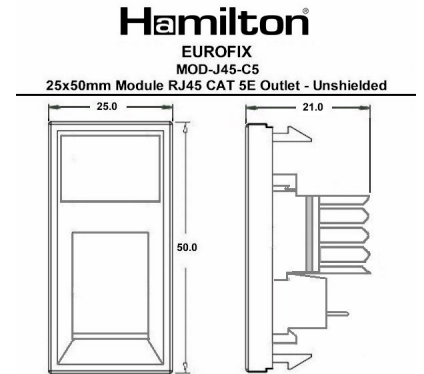

MOD-J45-C5B

EuroFix | EUROFIX RANGE | Telephone and Data Outlets Modules

Item Image

Wiring

Dimensions

Primary Range	EuroFix
Insert Type	25x50mm Module RJ45 CAT 5E Outlet - Unshielded
Insert Colour	Black
EAN13 Barcode	5017504981792
Commodity Code	85176990
Luckins TSI	387397106
Dimensions(Nominal)	Module: Height = Width = Depth =
Weight	25 GR
Switched Poles	N/A
Current Rating	n/a
IP Rating	IP2XD
Contact Gap Minimum	N/A
Earth Terminal Capacity 1	5x1mm ²
Earth Terminal Capacity 2	4x1.5mm ²
Earth Terminal Capacity 3	3x2.5mm ²
Earth Terminal Capacity 4	1 x 4mm ² Multi-Strand
Earth Terminal Capacity 5	1x6mm ²
Product Class 1	Must be earthed (ref BS7671 415.2.1)
Ambient Operating Temperature	-5° to +40°C
Recommended Location	Internal Use Only
Maximum Installation Altitude	2000m
Standard/Approval	N/A
Additional Notes	Note Mains operated and extra low voltage products must not be installed in the same face plate aperture. When installing within the same back box a suitable phase barriers MUST be used to separate the two voltages. See BS 7671 Wiring regulations for further details.