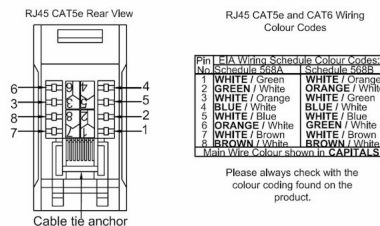

MOD-J45-C5B

EuroFix | EUROFIX RANGE | Telephone and Data Outlets Modules

Item Image

Wiring

Dimensions

Primary Range	EuroFix
Insert Type	25x50mm Module RJ45 CAT 5E Outlet - Unshielded
Insert Colour	Black
EAN13 Barcode	5017504981792
Commodity Code	85176990
Luckins TSI	387397106
Dimensions(Nominal)	Module: Height = Width = Depth =
Weight	25 GR
Switched Poles	N/A
Current Rating	n/a
IP Rating	IP2XD
Contact Gap Minimum	N/A
Earth Terminal Capacity 1	5x1mm ²
Earth Terminal Capacity 2	4x1.5mm ²
Earth Terminal Capacity 3	3x2.5mm ²
Earth Terminal Capacity 4	1 x 4mm ² Multi-Strand
Earth Terminal Capacity 5	1x6mm ²
Product Class 1	Must be earthed (ref BS7671 415.2.1)
Ambient Operating Temperature	-5° to +40°C
Recommended Location	Internal Use Only
Maximum Installation Altitude	2000m
Standard/Approval	N/A
Additional Notes	Note Mains operated and extra low voltage products must not be installed in the same face plate aperture. When installing within the same back box a suitable phase barriers MUST be used to separate the two voltages. See BS 7671 Wiring regulations for further details.