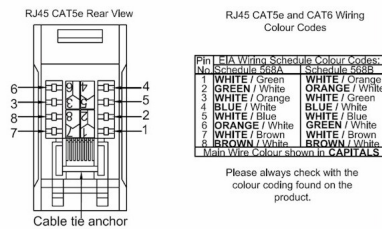

MOD-J45-C6B

EuroFix | EUROFIX RANGE | Telephone and Data Outlets Modules

Item Image

Wiring

Dimensions

Hamilton®
EUROFIX
MOD-J45-C6
25x50mm Module RJ45 CAT 6 Outlet - Unshielded

Primary Range	EuroFix
Insert Type	25x50mm Module RJ45 CAT 6 Outlet - Unshielded
Insert Colour	Black
EAN13 Barcode	5017504981808
Commodity Code	85176990
Luckins TSI	387397122
Dimensions(Nominal)	Module: Height = Width = Depth =
Weight	17 GR
Switched Poles	N/A
Current Rating	n/a
IP Rating	IP2XD
Contact Gap Minimum	N/A
Earth Terminal Capacity 1	5x1mm ²
Earth Terminal Capacity 2	4x1.5mm ²
Earth Terminal Capacity 3	3x2.5mm ²
Earth Terminal Capacity 4	1 x 4mm ² Multi-Strand
Earth Terminal Capacity 5	1x6mm ²
Product Class 1	Must be earthed (ref BS7671 415.2.1)
Ambient Operating Temperature	-5° to +40°C
Recommended Location	Internal Use Only
Maximum Installation Altitude	2000m
Standard/Approval	N/A
Additional Notes	Note Mains operated and extra low voltage products must not be installed in the same face plate aperture. When installing within the same back box a suitable phase barriers MUST be used to separate the two voltages. See BS 7671 Wiring regulations for further details.