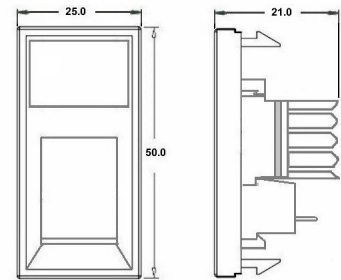

MOD-J45-C6B

EuroFix | EUROFIX RANGE | Telephone and Data Outlets Modules

Item Image

Wiring

Dimensions

Hamilton®
EUROFIX
MOD-J45-C6
25x50mm Module RJ45 CAT 6 Outlet - Unshielded

Primary Range	EuroFix
Insert Type	25x50mm Module RJ45 CAT 6 Outlet - Unshielded
Insert Colour	Black
EAN13 Barcode	5017504981808
Commodity Code	85176990
Luckins TSI	387397122
Dimensions(Nominal)	Module: Height = Width = Depth =
Weight	17 GR
Switched Poles	N/A
Current Rating	n/a
IP Rating	IP2XD
Contact Gap Minimum	N/A
Earth Terminal Capacity 1	5x1mm ²
Earth Terminal Capacity 2	4x1.5mm ²
Earth Terminal Capacity 3	3x2.5mm ²
Earth Terminal Capacity 4	1 x 4mm ² Multi-Strand
Earth Terminal Capacity 5	1x6mm ²
Product Class 1	Must be earthed (ref BS7671 415.2.1)
Ambient Operating Temperature	-5° to +40°C
Recommended Location	Internal Use Only
Maximum Installation Altitude	2000m
Standard/Approval	N/A
Additional Notes	Note Mains operated and extra low voltage products must not be installed in the same face plate aperture. When installing within the same back box a suitable phase barriers MUST be used to separate the two voltages. See BS 7671 Wiring regulations for further details.