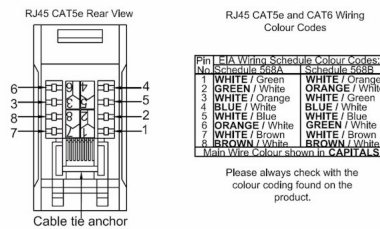

MOD-J45-C6W

EuroFix | EUROFIX RANGE | Telephone and Data Outlets Modules

Item Image

Wiring

Dimensions

Hamilton®
EUROFIX
MOD-J45-C6
25x50mm Module RJ45 CAT 6 Outlet - Unshielded

Primary Range	EuroFix
Insert Type	25x50mm Module RJ45 CAT 6 Outlet - Unshielded
Insert Colour	White
EAN13 Barcode	5017504980801
Commodity Code	85176990
Luckins TSI	387397135
Dimensions(Nominal)	Module: Height = Width = Depth =
Weight	17 GR
Switched Poles	N/A
Current Rating	n/a
IP Rating	IP2XD
Contact Gap Minimum	N/A
Earth Terminal Capacity 1	5x1mm ²
Earth Terminal Capacity 2	4x1.5mm ²
Earth Terminal Capacity 3	3x2.5mm ²
Earth Terminal Capacity 4	1 x 4mm ² Multi-Strand
Earth Terminal Capacity 5	1x6mm ²
Product Class 1	Must be earthed (ref BS7671 415.2.1)
Ambient Operating Temperature	-5° to +40°C
Recommended Location	Internal Use Only
Maximum Installation Altitude	2000m
Standard/Approval	N/A
Additional Notes	Note Mains operated and extra low voltage products must not be installed in the same face plate aperture. When installing within the same back box a suitable phase barriers MUST be used to separate the two voltages. See BS 7671 Wiring regulations for further details.