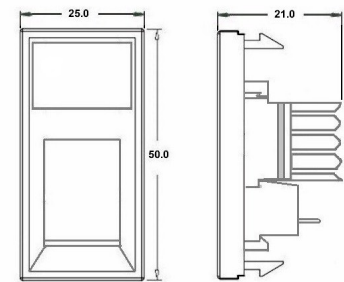

MOD-J45-C6W

EuroFix | EUROFIX RANGE | Telephone and Data Outlets Modules

Item Image

Wiring

Dimensions

Hamilton®
EUROFIX
MOD-J45-C6
25x50mm Module RJ45 CAT 6 Outlet - Unshielded

Primary Range	EuroFix
Insert Type	25x50mm Module RJ45 CAT 6 Outlet - Unshielded
Insert Colour	White
EAN13 Barcode	5017504980801
Commodity Code	85176990
Luckins TSI	387397135
Dimensions(Nominal)	Module: Height = Width = Depth =
Weight	17 GR
Switched Poles	N/A
Current Rating	n/a
IP Rating	IP2XD
Contact Gap Minimum	N/A
Earth Terminal Capacity 1	5x1mm ²
Earth Terminal Capacity 2	4x1.5mm ²
Earth Terminal Capacity 3	3x2.5mm ²
Earth Terminal Capacity 4	1 x 4mm ² Multi-Strand
Earth Terminal Capacity 5	1x6mm ²
Product Class 1	Must be earthed (ref BS7671 415.2.1)
Ambient Operating Temperature	-5° to +40°C
Recommended Location	Internal Use Only
Maximum Installation Altitude	2000m
Standard/Approval	N/A
Additional Notes	Note Mains operated and extra low voltage products must not be installed in the same face plate aperture. When installing within the same back box a suitable phase barriers MUST be used to separate the two voltages. See BS 7671 Wiring regulations for further details.