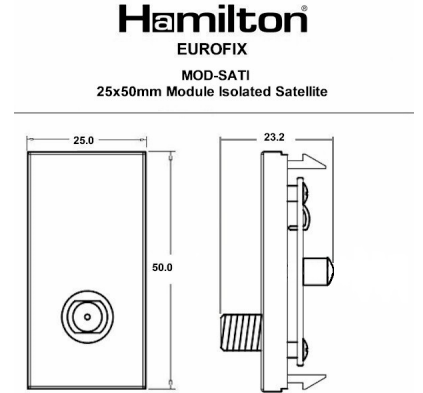

### EuroFix | EUROFIX RANGE | Television Coaxial Sockets Modules

Item Image

Wiring

Dimensions

Primary Range	EuroFix
Insert Type	25x50mm Module Isolated Satellite
Insert Colour	Black
EAN13 Barcode	5017504981679
Commodity Code	85367000
Luckins TSI	387397180
Dimensions(Nominal)	Module: Height = Width = Depth =
Weight	27 GR
Switched Poles	N/A
Current Rating	n/a
IP Rating	IP2XD
Contact Gap Minimum	N/A
Earth Terminal Capacity 1	5x1mm <sup>2</sup>
Earth Terminal Capacity 2	4 x 1.5mm <sup>2</sup>
Earth Terminal Capacity 3	3 x 2.5mm <sup>2</sup>
Earth Terminal Capacity 4	1 x 4mm <sup>2</sup> Multi-strand
Earth Terminal Capacity 5	1 x 6mm <sup>2</sup>
Product Class 1	Must be earthed (ref BS7671 415.2.1)
Ambient Operating Temperature	-5° to +40°C
Recommended Location	Internal Use Only
Maximum Installation Altitude	2000m
Standard/Approval	BS 5733
Additional Notes	Note Mains operated and extra low voltage products must not be installed in the same face plate aperture. When installing within the same back box a suitable phase barriers MUST be used to separate the two voltages. See BS 7671 Wiring regulations for further details.