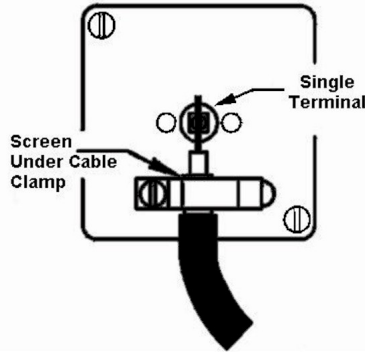

### EuroFix | EUROFIX RANGE | Television Coaxial Sockets Modules

Item Image

Wiring

Dimensions

Primary Range	EuroFix
Insert Type	25x50mm Module Isolated Satellite
Insert Colour	Black
EAN13 Barcode	5017504981679
Commodity Code	85367000
Luckins TSI	387397180
Dimensions(Nominal)	Module: Height = Width = Depth =
Weight	27 GR
Switched Poles	N/A
Current Rating	n/a
IP Rating	IP2XD
Contact Gap Minimum	N/A
Earth Terminal Capacity 1	5x1mm <sup>2</sup>
Earth Terminal Capacity 2	4 x 1.5mm <sup>2</sup>
Earth Terminal Capacity 3	3 x 2.5mm <sup>2</sup>
Earth Terminal Capacity 4	1 x 4mm <sup>2</sup> Multi-strand
Earth Terminal Capacity 5	1 x 6mm <sup>2</sup>
Product Class 1	Must be earthed (ref BS7671 415.2.1)
Ambient Operating Temperature	-5° to +40°C
Recommended Location	Internal Use Only
Maximum Installation Altitude	2000m
Standard/Approval	BS 5733
Additional Notes	Note Mains operated and extra low voltage products must not be installed in the same face plate aperture. When installing within the same back box a suitable phase barriers MUST be used to separate the two voltages. See BS 7671 Wiring regulations for further details.