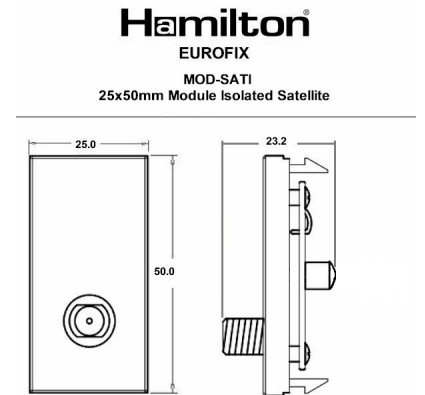

MOD-SATIW

EuroFix | EUROFIX RANGE | Television Coaxial Sockets Modules

Item Image

Wiring

Dimensions

Primary Range	EuroFix
Insert Type	25x50mm Module Isolated Satellite
Insert Colour	White
EAN13 Barcode	5017504980672
Commodity Code	85367000
Luckins TSI	387397193
Dimensions(Nominal)	Module: Height = Width = Depth =
Weight	27 GR
Switched Poles	N/A
Current Rating	n/a
IP Rating	IP2XD
Contact Gap Minimum	N/A
Earth Terminal Capacity 1	5x1mm ²
Earth Terminal Capacity 2	4 x 1.5mm ²
Earth Terminal Capacity 3	3 x 2.5mm ²
Earth Terminal Capacity 4	1 x 4mm ² Multi-strand
Earth Terminal Capacity 5	1 x 6mm ²
Product Class 1	Must be earthed (ref BS7671 415.2.1)
Ambient Operating Temperature	-5° to +40°C
Recommended Location	Internal Use Only
Maximum Installation Altitude	2000m
Standard/Approval	BS 5733
Additional Notes	Note Mains operated and extra low voltage products must not be installed in the same face plate aperture. When installing within the same back box a suitable phase barriers MUST be used to separate the two voltages. See BS 7671 Wiring regulations for further details.