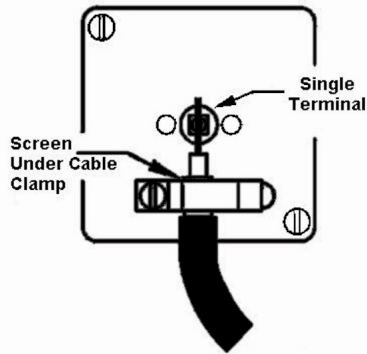

MOD-SATIW

EuroFix | EUROFIX RANGE | Television Coaxial Sockets Modules

Item Image

Wiring

Dimensions

Primary Range	EuroFix
Insert Type	25x50mm Module Isolated Satellite
Insert Colour	White
EAN13 Barcode	5017504980672
Commodity Code	85367000
Luckins TSI	387397193
Dimensions(Nominal)	Module: Height = Width = Depth =
Weight	27 GR
Switched Poles	N/A
Current Rating	n/a
IP Rating	IP2XD
Contact Gap Minimum	N/A
Earth Terminal Capacity 1	5x1mm ²
Earth Terminal Capacity 2	4 x 1.5mm ²
Earth Terminal Capacity 3	3 x 2.5mm ²
Earth Terminal Capacity 4	1 x 4mm ² Multi-strand
Earth Terminal Capacity 5	1 x 6mm ²
Product Class 1	Must be earthed (ref BS7671 415.2.1)
Ambient Operating Temperature	-5° to +40°C
Recommended Location	Internal Use Only
Maximum Installation Altitude	2000m
Standard/Approval	BS 5733
Additional Notes	Note Mains operated and extra low voltage products must not be installed in the same face plate aperture. When installing within the same back box a suitable phase barriers MUST be used to separate the two voltages. See BS 7671 Wiring regulations for further details.