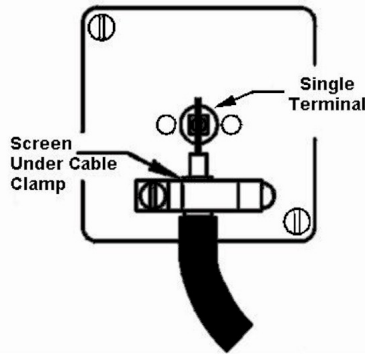

MOD-TVW

EuroFix | EUROFIX RANGE | Television Coaxial Sockets Modules

Item Image

Wiring

Dimensions

Primary Range	EuroFix
Insert Type	25x50mm Module Non-Isolated TV 1in/1out
Insert Colour	White
EAN13 Barcode	5017504068769
Commodity Code	85367000
Luckins TSI	387397258
Dimensions(Nominal)	Module: Height = Width = Depth =
Weight	15 GR
Switched Poles	N/A
Current Rating	n/a
IP Rating	IP2XD
Contact Gap Minimum	N/A
Earth Terminal Capacity 1	5x1mm ²
Earth Terminal Capacity 2	4 x 1.5mm ²
Earth Terminal Capacity 3	3 x 2.5mm ²
Earth Terminal Capacity 4	1 x 4mm ² Multi-strand
Earth Terminal Capacity 5	1 x 6mm ²
Product Class 1	Must be earthed (ref BS7671 415.2.1)
Ambient Operating Temperature	-5° to +40°C
Recommended Location	Internal Use Only
Maximum Installation Altitude	2000m
Standard/Approval	BS 5733
Additional Notes	Note Mains operated and extra low voltage products must not be installed in the same face plate aperture. When installing within the same back box a suitable phase barriers MUST be used to separate the two voltages. See BS 7671 Wiring regulations for further details.