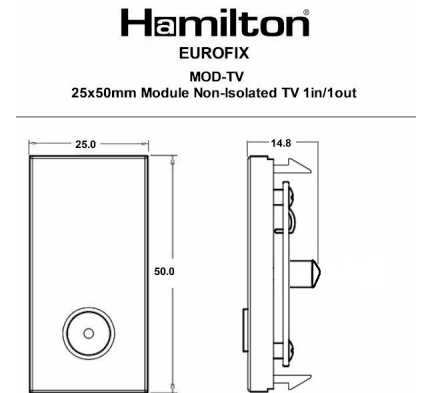

MOD-TVW

EuroFix | EUROFIX RANGE | Television Coaxial Sockets Modules

Item Image

Wiring

Dimensions

Primary Range	EuroFix
Insert Type	25x50mm Module Non-Isolated TV 1in/1out
Insert Colour	White
EAN13 Barcode	5017504068769
Commodity Code	85367000
Luckins TSI	387397258
Dimensions(Nominal)	Module: Height = Width = Depth =
Weight	15 GR
Switched Poles	N/A
Current Rating	n/a
IP Rating	IP2XD
Contact Gap Minimum	N/A
Earth Terminal Capacity 1	5x1mm ²
Earth Terminal Capacity 2	4 x 1.5mm ²
Earth Terminal Capacity 3	3 x 2.5mm ²
Earth Terminal Capacity 4	1 x 4mm ² Multi-strand
Earth Terminal Capacity 5	1 x 6mm ²
Product Class 1	Must be earthed (ref BS7671 415.2.1)
Ambient Operating Temperature	-5° to +40°C
Recommended Location	Internal Use Only
Maximum Installation Altitude	2000m
Standard/Approval	BS 5733
Additional Notes	Note Mains operated and extra low voltage products must not be installed in the same face plate aperture. When installing within the same back box a suitable phase barriers MUST be used to separate the two voltages. See BS 7671 Wiring regulations for further details.