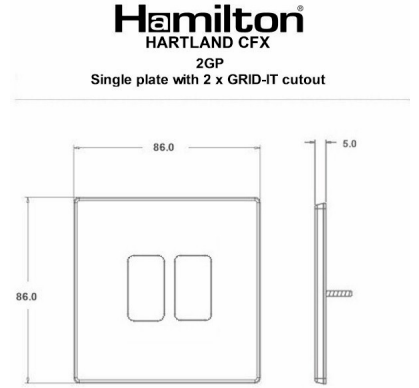

74C2GP

Hartland CFX | HARTLAND CFX RANGE | GRID-IT Grid Fix Apertured Plates complete with Fixing Grid

Item Image

Wiring

Dimensions

Primary Range	Hartland CFX	
Insert Type	2 gang Grid Fix Aperture Plate with Grid	
Insert Colour	No Insert Colour	
EAN13 Barcode	5051164539023	
Commodity Code	74199100	
Luckins TSI	387595746	
Dimensions(Nominal)	Single: Height = 86.0mm Width = 86.0mm Depth = 5.0mm	
Switched Poles	N/A	
Current Rating	n/a	
IP Rating	N/A	
Contact Gap Minimum	N/A	
Earth Terminal Capacity 1	11mm ²	
Product Class 1	Face plate must be earthed	
Recommended Location	Internal Use Only	
Maximum Installation Altitude	2000m	
Standard/Approval	N/A	
Additional Notes	See GRID-IT for a full range of inserts. Plates must be Earthed via the Earth Tag.	
All products listed conform to current British or European standard and the product information is correct at the time of going to press.	All accessories are manufactured under an accredited BS EN ISO 9001 : 2015 Quality Management System.	It is the policy of the company to improve products as part of our development programme. Therefore, we reserve the right to alter designs and dimensions without prior notice.
Illustrations and diagrams are reproduced within the limitations of reproduction and printing process and are not binding.	Due to manufacturing processes we cannot guarantee an exact colour match and shadings of of certain finishes.	Correct as at 18 August 2021 07:22 AM E&OE