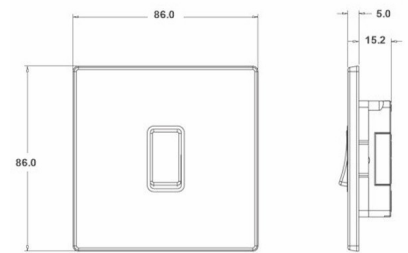

#### Item Image

#### Dimensions

**Hamilton®**  
HARTLAND CFX

R21  
2 Way Rocker

Primary Range	Hartland CFX
Insert Type	1 gang 10AX 2 Way Rocker
Insert Colour	Satin Steel/White
EAN13 Barcode	5017504267216
Commodity Code	85363010
Luckins TSI	388238170
Dimensions(Nominal)	Single: Height = 86.0mm Width = 86.0mm Depth = 5.0mm
Weight	124 GR
Switched Poles	Single
Current Rating	10AX
Voltage	220/250V AC
Maximum Load	10 Amp inductive
Mains Frequency	50Hz
IP Rating	IP2XD
Contact Gap Minimum	3mm
Terminal Capacity 1	5x1mm <sup>2</sup>
Terminal Capacity 2	4x1.5mm <sup>2</sup>
Terminal Capacity 3	1x2.5mm <sup>2</sup>
Terminal Capacity 4	1x4mm <sup>2</sup> Multi-strand
Terminal Capacity 5	1x6mm <sup>2</sup>
Earth Terminal Capacity 1	5x1mm <sup>2</sup>
Earth Terminal Capacity 2	4x1.5mm <sup>2</sup>
Earth Terminal Capacity 3	3x2.5mm <sup>2</sup>
Earth Terminal Capacity 4	1x4mm <sup>2</sup> Multi-strand
Earth Terminal Capacity 5	1x6mm <sup>2</sup>
Product Class 1	Must be earthed
Ambient Operating Temperature	-5° to +40°C
Recommended Location	Internal Use Only
Maximum Installation Altitude	2000m