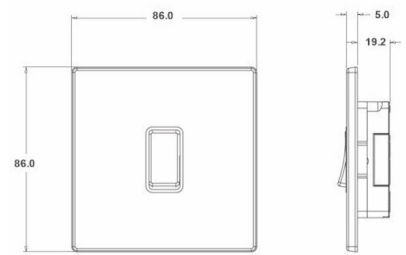

#### Item Image

#### Dimensions

**Hamilton®**  
HARTLAND CFX  
R212  
2 Way Rocker

Primary Range	Hartland CFX
Insert Type	1 gang 20AX 2 Way Rocker
Insert Colour	Satin Steel/Black
EAN13 Barcode	5017504266363
Commodity Code	85363030
Luckins TSI	388238442
Dimensions(Nominal)	Single: Height = 86.0mm Width = 86.0mm Depth = 5.0mm
Weight	175 GR
Switched Poles	Single
Current Rating	20AX
Voltage	220/250V AC
Maximum Load	20 Amp inductive
Mains Frequency	50Hz
IP Rating	IP2XD
Contact Gap Minimum	3mm
Terminal Capacity 1	5x1mm <sup>2</sup>
Terminal Capacity 2	4x1.5mm <sup>2</sup>
Terminal Capacity 3	2x2.5mm <sup>2</sup>
Terminal Capacity 4	2x4mm <sup>2</sup> Multi-strand
Terminal Capacity 5	1x6mm <sup>2</sup>
Earth Terminal Capacity 1	6x1mm <sup>2</sup>
Earth Terminal Capacity 2	5x1.5mm <sup>2</sup>
Earth Terminal Capacity 3	3x2.5mm <sup>2</sup>
Earth Terminal Capacity 4	2x4mm <sup>2</sup> Multi-strand
Earth Terminal Capacity 5	1x6mm <sup>2</sup>
Product Class 1	Must be earthed
Ambient Operating Temperature	-5° to +40°C
Recommended Location	Internal Use Only
Maximum Installation Altitude	2000m