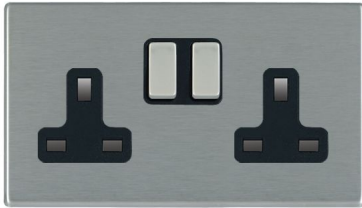

74CSS2SS-B

Hartland CFX | HARTLAND CFX RANGE | Power Sockets

Item Image

Wiring

Dimensions

Primary Range	Hartland CFX
Insert Type	2 gang 13A Double Pole Switched Socket
Insert Colour	Satin Steel/Black
EAN13 Barcode	5017504266028
Commodity Code	85363010
Luckins TSI	388238950
Dimensions(Nominal)	Double: Height = 86.0mm Width = 145.0mm Depth = 5.0mm
Weight	268 GR
Switched Poles	Double
Current Rating	13 Amp
Voltage	220/250V AC
Maximum Load	13 Amp
Mains Frequency	50Hz
IP Rating	IP2XD
Contact Gap Minimum	3mm
Terminal Capacity 1	4x2.5mm ²
Terminal Capacity 2	3x4mm ²
Terminal Capacity 3	2x6mm ² Multi-Strand
Terminal Capacity 4	1x10mm ²
Earth Terminal Capacity 1	4x2.5mm ²
Earth Terminal Capacity 2	3x4mm ²
Earth Terminal Capacity 3	2x6mm ² Multi-Strand
Earth Terminal Capacity 4	1x10mm ²
Product Class 1	Must be earthed
Ambient Operating Temperature	-5° to +40°C
Recommended Location	Internal Use Only
Maximum Installation Altitude	2000m
Standard/Approval	BS 1363-2
Additional Notes	Dual Earth: Yes

74CSS2SS-B

Hartland CFX | HARTLAND CFX RANGE | Power Sockets

All products listed conform to current British or European standard and the product information is correct at the time of going to press.

All accessories are manufactured under an accredited BS EN ISO 9001 : 2015 Quality Management System.