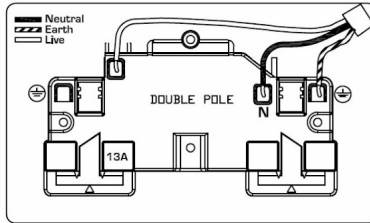

74CSS2SS-B

Hartland CFX | HARTLAND CFX RANGE | Power Sockets

Item Image

Wiring

Dimensions

Primary Range	Hartland CFX
Insert Type	2 gang 13A Double Pole Switched Socket
Insert Colour	Satin Steel/Black
EAN13 Barcode	5017504266028
Commodity Code	85363010
Luckins TSI	388238950
Dimensions(Nominal)	Double: Height = 86.0mm Width = 145.0mm Depth = 5.0mm
Weight	268 GR
Switched Poles	Double
Current Rating	13 Amp
Voltage	220/250V AC
Maximum Load	13 Amp
Mains Frequency	50Hz
IP Rating	IP2XD
Contact Gap Minimum	3mm
Terminal Capacity 1	4x2.5mm ²
Terminal Capacity 2	3x4mm ²
Terminal Capacity 3	2x6mm ² Multi-Strand
Terminal Capacity 4	1x10mm ²
Earth Terminal Capacity 1	4x2.5mm ²
Earth Terminal Capacity 2	3x4mm ²
Earth Terminal Capacity 3	2x6mm ² Multi-Strand
Earth Terminal Capacity 4	1x10mm ²
Product Class 1	Must be earthed
Ambient Operating Temperature	-5° to +40°C
Recommended Location	Internal Use Only
Maximum Installation Altitude	2000m
Standard/Approval	BS 1363-2
Additional Notes	Dual Earth: Yes