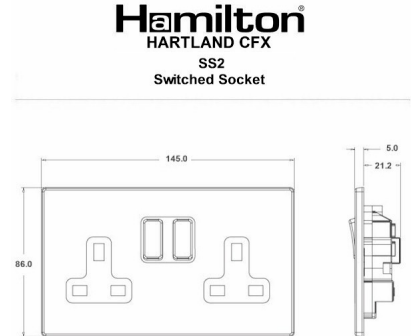

74CSS2SS-B

Hartland CFX | HARTLAND CFX RANGE | Power Sockets

Item Image

Wiring

Dimensions

Primary Range	Hartland CFX
Insert Type	2 gang 13A Double Pole Switched Socket
Insert Colour	Satin Steel/Black
EAN13 Barcode	5017504266028
Commodity Code	85363010
Luckins TSI	388238950
Dimensions(Nominal)	Double: Height = 86.0mm Width = 145.0mm Depth = 5.0mm
Weight	268 GR
Switched Poles	Double
Current Rating	13 Amp
Voltage	220/250V AC
Maximum Load	13 Amp
Mains Frequency	50Hz
IP Rating	IP2XD
Contact Gap Minimum	3mm
Terminal Capacity 1	4x2.5mm ²
Terminal Capacity 2	3x4mm ²
Terminal Capacity 3	2x6mm ² Multi-Strand
Terminal Capacity 4	1x10mm ²
Earth Terminal Capacity 1	4x2.5mm ²
Earth Terminal Capacity 2	3x4mm ²
Earth Terminal Capacity 3	2x6mm ² Multi-Strand
Earth Terminal Capacity 4	1x10mm ²
Product Class 1	Must be earthed
Ambient Operating Temperature	-5° to +40°C
Recommended Location	Internal Use Only
Maximum Installation Altitude	2000m
Standard/Approval	BS 1363-2
Additional Notes	Dual Earth: Yes