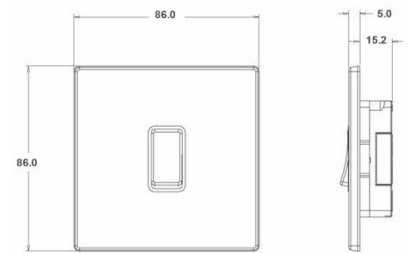

77CR21BC-W

Hartland CFX | HARTLAND CFX RANGE | Rocker Switches

Item Image

Wiring

Dimensions

Hamilton®
HARTLAND CFX

R21
2 Way Rocker

Primary Range	Hartland CFX
Insert Type	1 gang 10AX 2 Way Rocker
Insert Colour	Bright Chrome/White
EAN13 Barcode	5017504277215
Commodity Code	85363010
Luckins TSI	388239616
Dimensions(Nominal)	Single: Height = 86.0mm Width = 86.0mm Depth = 5.0mm
Weight	146 GR
Switched Poles	Single
Current Rating	10AX
Voltage	220/250V AC
Maximum Load	10 Amp inductive
Mains Frequency	50Hz
IP Rating	IP2XD
Contact Gap Minimum	3mm
Terminal Capacity 1	5x1mm ²
Terminal Capacity 2	4x1.5mm ²
Terminal Capacity 3	1x2.5mm ²
Terminal Capacity 4	1x4mm ² Multi-strand
Terminal Capacity 5	1x6mm ²
Earth Terminal Capacity 1	5x1mm ²
Earth Terminal Capacity 2	4x1.5mm ²
Earth Terminal Capacity 3	3x2.5mm ²
Earth Terminal Capacity 4	1x4mm ² Multi-strand
Earth Terminal Capacity 5	1x6mm ²
Product Class 1	Must be earthed
Ambient Operating Temperature	-5° to +40°C
Recommended Location	Internal Use Only
Maximum Installation Altitude	2000m