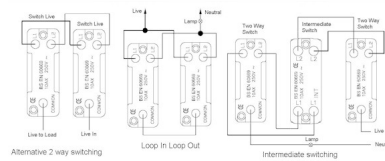

77CR21BC-W

Hartland CFX | HARTLAND CFX RANGE | Rocker Switches

Item Image

Wiring

Dimensions

Hamilton®
HARTLAND CFX

R21
2 Way Rocker

Primary Range	Hartland CFX
Insert Type	1 gang 10AX 2 Way Rocker
Insert Colour	Bright Chrome/White
EAN13 Barcode	5017504277215
Commodity Code	85363010
Luckins TSI	388239616
Dimensions(Nominal)	Single: Height = 86.0mm Width = 86.0mm Depth = 5.0mm
Weight	146 GR
Switched Poles	Single
Current Rating	10AX
Voltage	220/250V AC
Maximum Load	10 Amp inductive
Mains Frequency	50Hz
IP Rating	IP2XD
Contact Gap Minimum	3mm
Terminal Capacity 1	5x1mm ²
Terminal Capacity 2	4x1.5mm ²
Terminal Capacity 3	1x2.5mm ²
Terminal Capacity 4	1x4mm ² Multi-strand
Terminal Capacity 5	1x6mm ²
Earth Terminal Capacity 1	5x1mm ²
Earth Terminal Capacity 2	4x1.5mm ²
Earth Terminal Capacity 3	3x2.5mm ²
Earth Terminal Capacity 4	1x4mm ² Multi-strand
Earth Terminal Capacity 5	1x6mm ²
Product Class 1	Must be earthed
Ambient Operating Temperature	-5° to +40°C
Recommended Location	Internal Use Only
Maximum Installation Altitude	2000m