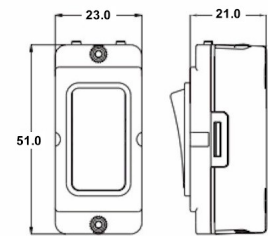

IR21SS-W

GRID-IT | GRID-IT RANGE | Rocker Switch Modules

Item Image

Wiring

Dimensions

Hamilton®
GRID-IT
GR21
10AX 2 Way Rocker Module

Primary Range	GRID-IT
Insert Type	10AX 2 Way Rocker Module
Insert Colour	Satin Steel/White
EAN13 Barcode	5017504071004
Commodity Code	85363010
Luckins TSI	391568183
Dimensions(Nominal)	Module: Height = Width = Depth =
Weight	43 GR
Switched Poles	Single
Current Rating	10AX
Voltage	220/250V AC
Maximum Load	10 Amp inductive
Mains Frequency	50Hz
IP Rating	IP2XD
Contact Gap Minimum	3mm
Terminal Capacity 1	5x1mm ²
Terminal Capacity 2	4x1.5mm ²
Terminal Capacity 3	1x2.5mm ²
Terminal Capacity 4	1x4mm ² Multi-strand
Terminal Capacity 5	1x6mm ²
Earth Terminal Capacity 1	5x1mm ²
Earth Terminal Capacity 2	4x1.5mm ²
Earth Terminal Capacity 3	3x2.5mm ²
Earth Terminal Capacity 4	1x4mm ² Multi-strand
Earth Terminal Capacity 5	1x6mm ²
Product Class 1	Face plate must be earthed
Ambient Operating Temperature	-5° to +40°C
Recommended Location	Internal Use Only
Maximum Installation Altitude	2000m