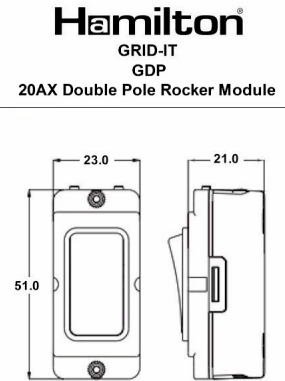

### GRID-IT | GRID-IT RANGE | Rocker Switch Modules 20AX Double Pole Rocker Module + Printed Legend

Item Image

Wiring

Dimensions

Primary Range	GRID-IT
Insert Type	20AX Double Pole Rocker Module + Printed Legend
Insert Colour	White Wine Coller/White
EAN13 Barcode	5017504070724
Commodity Code	85363030
Luckins TSI	393788327
Dimensions(Nominal)	Module: Height = Width = Depth =
Weight	43 GR
Switched Poles	Double
Current Rating	20AX
Voltage	220/250V AC
Maximum Load	20 Amp inductive
Mains Frequency	50Hz
IP Rating	IP2XD
Contact Gap Minimum	3mm
Terminal Capacity 1	5x1mm <sup>2</sup>
Terminal Capacity 2	4x1.5mm <sup>2</sup>
Terminal Capacity 3	2x2.5mm <sup>2</sup>
Terminal Capacity 4	1x4mm <sup>2</sup> Multi-strand
Terminal Capacity 5	1x6mm <sup>2</sup>
Earth Terminal Capacity 1	6x1mm <sup>2</sup>
Earth Terminal Capacity 2	5x1.5mm <sup>2</sup>
Earth Terminal Capacity 3	3x2.5mm <sup>2</sup>
Earth Terminal Capacity 4	2x4mm <sup>2</sup> Multi-strand
Earth Terminal Capacity 5	1x6mm <sup>2</sup>
Product Class 1	Face plate must be earthed
Ambient Operating Temperature	-5° to +40°C
Recommended Location	Internal Use Only
Maximum Installation Altitude	2000m