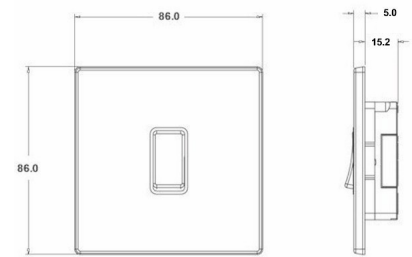

#### Item Image

#### Dimensions

**Hamilton®**  
HARTLAND CFX COLOURS  
R21  
2 Way Rocker

Primary Range	Hartland CFX Colours
Insert Type	1 gang 10AX 2 Way Rocker
Insert Colour	White/White
EAN13 Barcode	5017504006433
Commodity Code	85363010
Luckins TSI	394189310
Dimensions(Nominal)	Single: Height = 86.0mm Width = 86.0mm Depth = 5.0mm
Weight	63 GR
Switched Poles	Single
Current Rating	10AX
Voltage	220/250V AC
Maximum Load	10 Amp inductive
Mains Frequency	50Hz
IP Rating	IP2XD
Contact Gap Minimum	3mm
Terminal Capacity 1	5x1mm <sup>2</sup>
Terminal Capacity 2	4x1.5mm <sup>2</sup>
Terminal Capacity 3	1x2.5mm <sup>2</sup>
Terminal Capacity 4	1x4mm <sup>2</sup> Multi-strand
Terminal Capacity 5	1x6mm <sup>2</sup>
Earth Terminal Capacity 1	5x1mm <sup>2</sup>
Earth Terminal Capacity 2	4x1.5mm <sup>2</sup>
Earth Terminal Capacity 3	3x2.5mm <sup>2</sup>
Earth Terminal Capacity 4	1x4mm <sup>2</sup> Multi-strand
Earth Terminal Capacity 5	1x6mm <sup>2</sup>
Product Class 1	Must be earthed
Ambient Operating Temperature	-5° to +40°C
Recommended Location	Internal Use Only
Maximum Installation Altitude	2000m