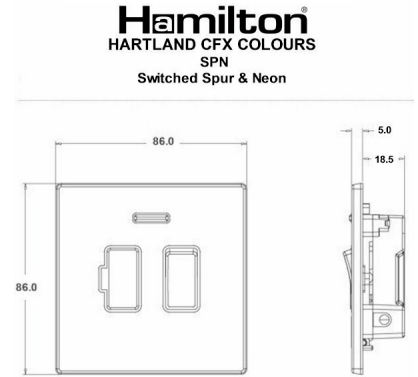

7WCSPNWH-W

Hartland CFX Colours | HARTLAND CFX COLOURS RANGE | Connection Units

Item Image

Wiring

Dimensions

Primary Range	Hartland CFX Colours
Insert Type	1 gang 13A Double Pole Fused Spur + Neon
Insert Colour	White/White
EAN13 Barcode	5017504006556
Commodity Code	85369010
Luckins TSI	394189488
Dimensions(Nominal)	Single: Height = 86.0mm Width = 86.0mm Depth = 5.0mm
Weight	104 GR
Switched Poles	Double
Current Rating	13 Amp
Voltage	220/250V AC
Maximum Load	13 Amp
Mains Frequency	50Hz
IP Rating	IP2XD
Contact Gap Minimum	3mm
Terminal Capacity 1	3x2.5mm ²
Terminal Capacity 2	2x4mm ² Multi-Strand
Terminal Capacity 3	1x6mm ²
Earth Terminal Capacity 1	6x1mm ²
Earth Terminal Capacity 2	5x1.5mm ²
Earth Terminal Capacity 3	3x2.5mm ²
Earth Terminal Capacity 4	2x4mm ² Multi-Strand
Earth Terminal Capacity 5	1x6mm ²
Product Class 1	Must be earthed
Ambient Operating Temperature	-5° to +40°C
Recommended Location	Internal Use Only
Maximum Installation Altitude	2000m
Standard/Approval	BS 1363-4