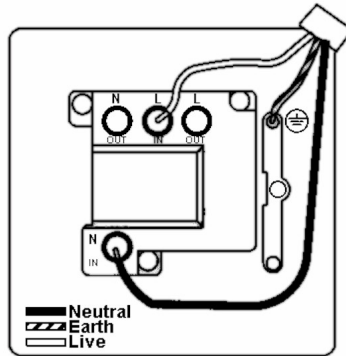

7WCSPNWH-W

Hartland CFX Colours | HARTLAND CFX COLOURS RANGE | Connection Units

Item Image

Wiring

Dimensions

Primary Range	Hartland CFX Colours
Insert Type	1 gang 13A Double Pole Fused Spur + Neon
Insert Colour	White/White
EAN13 Barcode	5017504006556
Commodity Code	85369010
Luckins TSI	394189488
Dimensions(Nominal)	Single: Height = 86.0mm Width = 86.0mm Depth = 5.0mm
Weight	104 GR
Switched Poles	Double
Current Rating	13 Amp
Voltage	220/250V AC
Maximum Load	13 Amp
Mains Frequency	50Hz
IP Rating	IP2XD
Contact Gap Minimum	3mm
Terminal Capacity 1	3x2.5mm ²
Terminal Capacity 2	2x4mm ² Multi-Strand
Terminal Capacity 3	1x6mm ²
Earth Terminal Capacity 1	6x1mm ²
Earth Terminal Capacity 2	5x1.5mm ²
Earth Terminal Capacity 3	3x2.5mm ²
Earth Terminal Capacity 4	2x4mm ² Multi-Strand
Earth Terminal Capacity 5	1x6mm ²
Product Class 1	Must be earthed
Ambient Operating Temperature	-5° to +40°C
Recommended Location	Internal Use Only
Maximum Installation Altitude	2000m
Standard/Approval	BS 1363-4