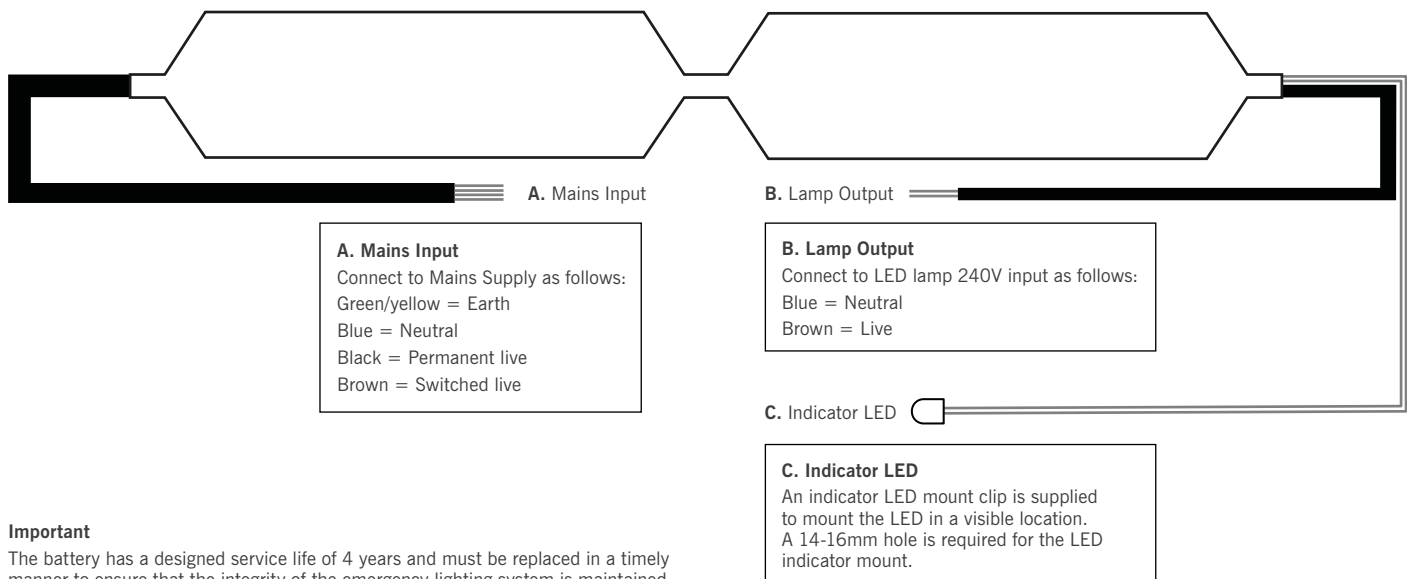

5 YEAR
WARRANTY

LED Downlight 3 Hour Emergency Sock Pack

- Emergency output power: 3W (4-cell)
- Standard 3 hour discharge duration
- Articulated emergency pack, Maintained
- Complies with IEC 61347-2-7
- Suitable for installation to EN50172 and BS7671
- Braided polyethylene cover
- Green charge indicator LED with bezel
- Compatible with Luxna LED Downlight dimmable drivers
- Manufactured in UK

| Part No. | Measurement L x W x H | Compatible Products | |
|-------------------|--|---------------------------|-----------------------|
| LXLPF2-4SP200-EM3 | 520 x 40 mm | LXPLR/S: 6W, 9W, 12W, 18W | LXFRD10, LXFRDRD10APP |
| Accessories | | | |
| LXLPF2-ELC-W | Spare charge indicator LED bezel - White | | |

Wiring diagram

Important

The battery has a designed service life of 4 years and must be replaced in a timely manner to ensure that the integrity of the emergency lighting system is maintained.

Email sales@luxna.co.uk