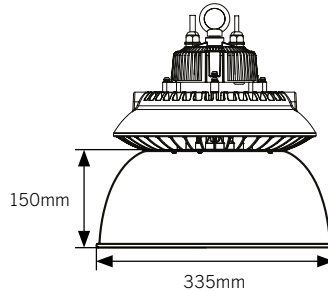

### Aluminium 60° Reflector

- 60° pure aluminium reflector, suitable for high mounting positions
- Innovative 3 point keyhole mounting mechanism

### Aluminium 90° Reflector

- 90° pure aluminium reflector, suitable for medium to high mounting positions
- Innovative 3 point keyhole mounting mechanism

Fixing clip 1  
Highbay mounting

Fixing clip 2  
Reflector mounting

Part No.	Description	Measurement A x B*	Weight	Function
LXHB-REFM-60	Aluminium Reflector - 60°	355 x 150mm	0.4 Kg	Improved beam control - use in high mounting positions or narrow aisle areas
LXHB-REFM-90	Aluminium Reflector - 90°	355 x 150mm	0.55 Kg	Improved beam control - use in medium to high mounting positions in open areas
LXHB-REFA-70	Acrylic Reflector - 70°	410 x 275mm	1.1 Kg	Reeded diffuser - allows directional light spill through the translucent material
LXHB-MSB	Microwave Sensor - Black	72 x 59mm	0.35 Kg	Direct to Highbay or Reflector mounting - Motion and Daylight sensor, IP65, 1-10V dim
LXHB-MSW	Microwave Sensor - White	72 x 59mm	0.35 Kg	Direct to Highbay or Reflector mounting - Motion and Daylight sensor, IP65, 1-10V dim
LXHB-WG	Wire Guard	180 x 25mm	0.20 Kg	Attach to Highbay lens ring for improved impact resistance
LXHB-FPL	Frosted Polycarbonate Lens	155 x 5mm	0.10 Kg	Replaces tempered glass cover for use in food industry areas

\* Measurement: A= Outer diameter, B= Height

Email [sales@luxna.co.uk](mailto:sales@luxna.co.uk)

Web [luxna-lighting.com](http://luxna-lighting.com)