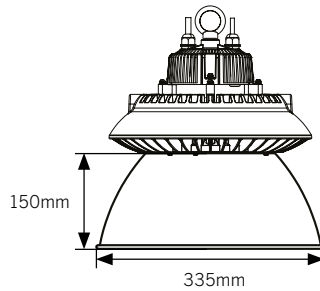

### Aluminium 60° Reflector

- 60° pure aluminium reflector, suitable for high mounting positions
- Innovative 3 point keyhole mounting mechanism

### Aluminium 90° Reflector

- 90° pure aluminium reflector, suitable for medium to high mounting positions
- Innovative 3 point keyhole mounting mechanism

Fixing clip 1  
Highbay mounting

Fixing clip 2  
Reflector mounting

Part No.	Description	Measurement A x B*	Weight	Function
LXHB-REFM-60	Aluminium Reflector - 60°	355 x 150mm	0.4 Kg	Improved beam control - use in high mounting positions or narrow aisle areas
LXHB-REFM-90	Aluminium Reflector - 90°	355 x 150mm	0.55 Kg	Improved beam control - use in medium to high mounting positions in open areas
LXHB-REFA-70	Acrylic Reflector - 70°	410 x 275mm	1.1 Kg	Reeded diffuser - allows directional light spill through the translucent material
LXHB-MSB	Microwave Sensor - Black	72 x 59mm	0.35 Kg	Direct to Highbay or Reflector mounting - Motion and Daylight sensor, IP65, 1-10V dim
LXHB-MSW	Microwave Sensor - White	72 x 59mm	0.35 Kg	Direct to Highbay or Reflector mounting - Motion and Daylight sensor, IP65, 1-10V dim
LXHB-WG	Wire Guard	180 x 25mm	0.20 Kg	Attach to Highbay lens ring for improved impact resistance
LXHB-FPL	Frosted Polycarbonate Lens	155 x 5mm	0.10 Kg	Replaces tempered glass cover for use in food industry areas

\* Measurement: A= Outer diameter, B= Height

Email [sales@luxna.co.uk](mailto:sales@luxna.co.uk)

Web [luxna-lighting.com](http://luxna-lighting.com)