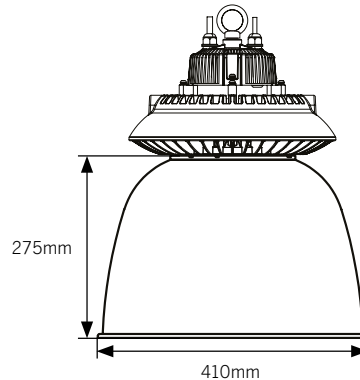

Acrylic 70° Reflector

- 70° acrylic reflector, suitable for retail and other applications which require directional light spill
- Includes fixing ring and 3 point mounting mechanism