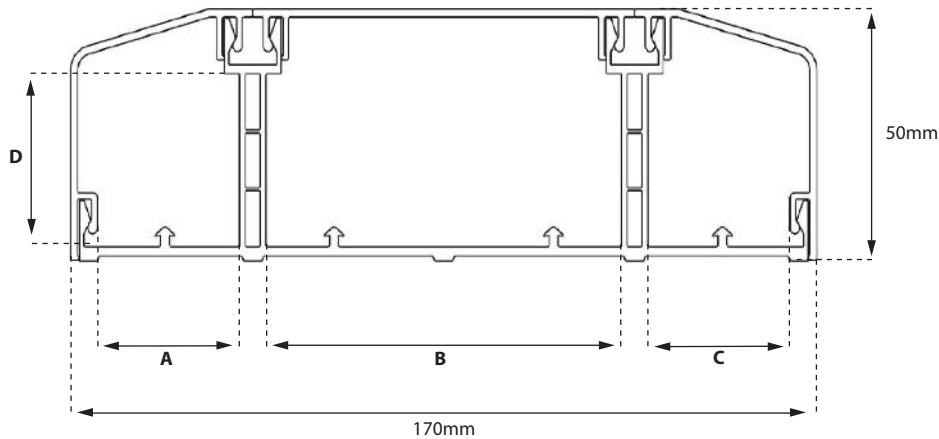

Base:

Pre Punched for wall mounting at 200mm intervals

Screening:

MTAS - Slide in steel screening divider top and bottom
MTD105 - Slide in uPVC divider top and bottom

Technical Data Sheet

Dimensions and Cable Capacities

Compartment width in (mm)

A	B	C
32.4	81	32.4

Internal Height (mm)

D
36

Data

DATA CABLE DIAMETER (mm)	NOMINAL CSA (mm ²)	COMPARTMENT A 1470mm ²	COMPARTMENT B			COMPARTMENT C 1470mm ²
			3590mm ²	3590mm ² and 25mm back box (1891mm ²)	3590mm ² and 35mm back box (1170mm ²)	
		45% Fill (661.5mm ²)	45% Fill (1615.5mm ²)	45% Fill (851mm ²)	45% Fill (526mm ²)	45% Fill (661.5mm ²)
5	19.6	33	82	43	26	33
5.5	23.8	27	67	35	22	27
6	28.3	23	57	30	18	23
6.5	33.2	19	48	25	15	19
7	38.5	17	41	22	13	17

Power

POWER CABLE CONDUCTOR CSA(mm ²)	CABLE FACTOR	COMPARTMENT A 1470mm ²	COMPARTMENT B			COMPARTMENT C 1040mm ²
			3590mm ²	3590mm ² and 25mm back box (1891mm ²)	3590mm ² and 35mm back box (1170mm ²)	
		45% Fill (661.5mm ²)	45% Fill (1615.5mm ²)	45% Fill (851mm ²)	45% Fill (526mm ²)	45% Fill (661.5mm ²)
1.5	8.6	76	187	98	61	76
2.5	12.6	51	126	67	41	51
4	16.6	39	97	51	31	39
6	21.2	31	76	40	25	31