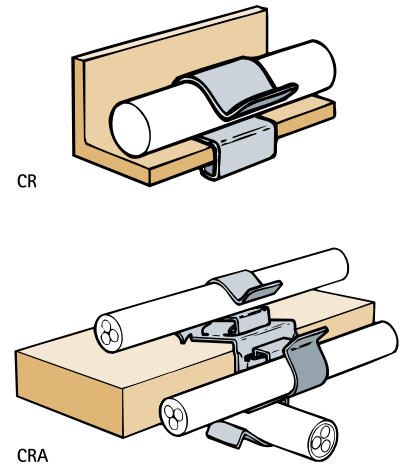

# Britclips® Cable Run Clip Flange 8-12 mm

(J 20 110)

for flange 8 - 20 mm

EX 5202 X XXX

EX 5202 0 020

## Features and benefits

- for quick fixing of cables
- Part No's EM/EP 5202 0 020: adaptor for fastening of maximum 3 cable run clips (type CR)
- Part No's EM/EP 52020020: adaptor for fastening of maximum 3 cable run clips (type CR)
- material: spring steel (type CS70)
- surface treatment: Delta-Tone 9000 (480 hours)

Part No.	Code	D (mm)	A (mm)	Model	Pack 1
EM52020612	CR85	4.5 - 5.5	8 - 12	-	100
EM52020712	CR86	6.0 - 7.0	8 - 12	-	100
EP52020712	CR86	6.0 - 7.0	8 - 12	-	25
EM52020912	CR87	7.0 - 9.0	8 - 12	-	100
EP52020912	CR87	7.0 - 9.0	8 - 12	-	25
EM52021112	CR810	10.0 - 11.0	8 - 12	-	100
EP52021112	CR810	10.0 - 11.0	8 - 12	-	25
EM52021412	CR812	12.0 - 14.0	8 - 12	-	100
EP52021412	CR812	12.0 - 14.0	8 - 12	-	25
EM52021812	CR815	15.0 - 18.0	8 - 12	-	100
EP52021812	CR815	15.0 - 18.0	8 - 12	-	25
EM52022412	CR819	19.0 - 24.0	8 - 12	-	100
EP52022412	CR819	19.0 - 24.0	8 - 12	-	25
EM52023012	CR825	25.0 - 30.0	8 - 12	-	100
EP52023012	CR825	25.0 - 30.0	8 - 12	-	25
EM52020020	CRA	0.0	12 - 20	Fits CR25 - CR225	100
EP52020020	CRA	0.0	12 - 20	Fits CR25 - CR225	25