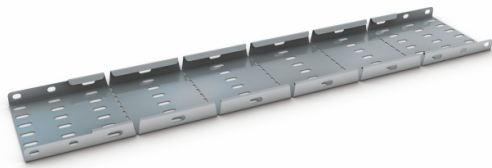

KLMR75VR

Riser Variable for Medium Duty Tray Steel Pre-Galvanised 75mm

Technical

W (mm)	75
Radius (mm)	300

Datasheet generated from <https://onetimepim.com> last updated Wednesday, March 31, 2021 3:59:19 PM