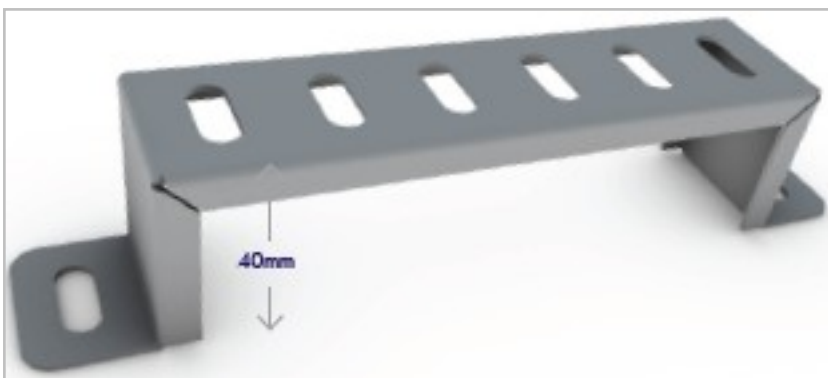

SOB50

Bracket Stand-Off Steel Pre-Galvanised 50mm

Technical

H (mm)	40
---------------	----

Size (mm)	50
------------------	----

Datasheet generated from <http://www.electrika.com> last updated Monday, August 7, 2017 2:16:36 PM