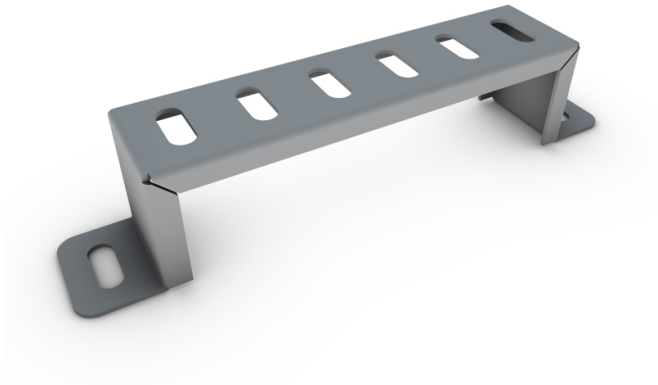

SOB50

Bracket Stand-Off Steel Pre-Galvanised 50mm

Technical

H (mm)	40
---------------	----

Size (mm)	50
------------------	----

Datasheet generated from <http://www.electrika.com> last updated Monday, August 7, 2017 2:16:36 PM