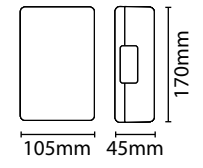

Back

Inside Door Chime

DOOR CHIME WITH BUILT-IN TRANSFORMER

- Integral transformer: neater, faster installation
- ABS construction
- Modern design
- M.O.M: 5 / O.P.Q: 20

THIS PRODUCT IS DESIGNED FOR DOMESTIC INSTALLATION UP TO 15M RANGE

Code	Colour	IP Rating
TCWH	White	IP20