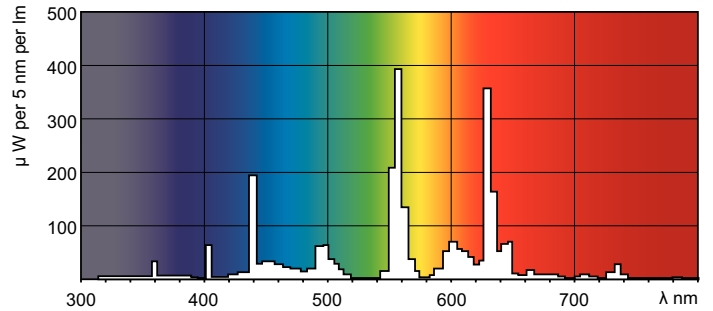

Product data

General Information	
Cap base	G13 [Medium Bi-Pin Fluorescent]
Life to 10% failures (nom.)	12000 h
Life to 50% failures (nom.)	15000 h
Life to 50% failures preheat (nom.)	20000 h
LSF 2000 h Rated	99 %
LSF 4000 h Rated	99 %
LSF 6000 h Rated	99 %
LSF 8000 h Rated	99 %
LSF 12000 h Rated	89 %
LSF 16000 h Rated	33 %
LSF 20000 h Rated	2 %
Light Technical	
Colour Code	840 [CCT of 4,000 K]
Luminous flux (nom.)	2400 lm
Luminous flux (rated) (nom.)	2400 lm
Colour designation	Cool White (CW)
Correlated Colour Temperature (Nom)	4000 K

Luminous efficacy (rated) (nom.)	80 lm/W
Colour rendering index (nom.)	>80
LLMF 2000 h Rated	96 %
LLMF 4000 h Rated	95 %
LLMF 6000 h Rated	94 %
LLMF 8000 h Rated	93 %
LLMF 12000 h Rated	92 %
LLMF 16000 h Rated	91 %
LLMF 20000 h Rated	90 %

Approval and Application

Energy efficiency label (EEL)	A
Mercury (Hg) content (nom.)	2.0 mg
Energy consumption kWh/1,000 hours	36 kWh

Product Data

Full product code	871150063186240
Order product name	MASTER TL-D Super 80 30W/840 1SL/25

Dimensional drawing

Product	D (max)	A (max)	B (max)	B (min)	C (max)
MASTER TL-D Super 80 30W/840 1SL/25	28 mm	894.6 mm	901.7 mm	899.3 mm	908.8 mm

TL-D 30W/840

Photometric data

Lightcolour /840

Lightcolour /840