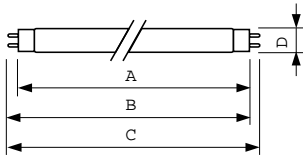

Dimensional drawing

Product	D (max)	A (max)	B (max)	B (min)	C (max)
MASTER TL-D Super 80 30W/840 1SL/25	28 mm	894.6 mm	901.7 mm	899.3 mm	908.8 mm

TL-D 30W/840

Photometric data

Lightcolour /840

Lightcolour /840