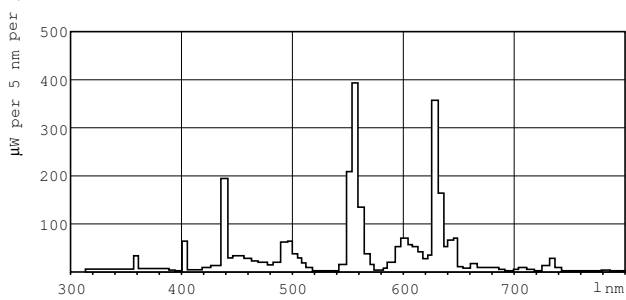

Luminous efficacy (rated) (nom.)	80 lm/W
Colour rendering index (nom.)	>80
LLMF 2000 h Rated	96 %
LLMF 4000 h Rated	95 %
LLMF 6000 h Rated	94 %
LLMF 8000 h Rated	93 %
LLMF 12000 h Rated	92 %
LLMF 16000 h Rated	91 %
LLMF 20000 h Rated	90 %

Approval and Application

Energy efficiency label (EEL)	A
Mercury (Hg) content (nom.)	2.0 mg
Energy consumption kWh/1,000 hours	36 kWh

Product Data

Full product code	871150063186240
Order product name	MASTER TL-D Super 80 30W/840 1SL/25

Dimensional drawing

Product	D (max)	A (max)	B (max)	B (min)	C (max)
MASTER TL-D Super 80 30W/840 1SL/25	28 mm	894.6 mm	901.7 mm	899.3 mm	908.8 mm

TL-D 30W/840

Photometric data

Lightcolour /840

Lightcolour /840