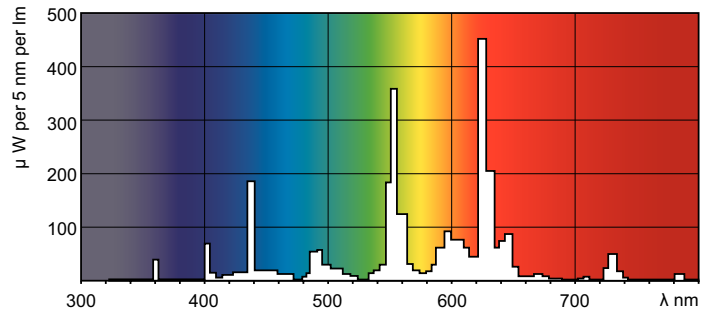

Product data

General Information	
Cap base	G13 [Medium Bi-Pin Fluorescent]
Life to 10% failures (nom.)	12000 h
Life to 50% failures (nom.)	15000 h
Life to 50% failures preheat (nom.)	20000 h
LSF 2000 h Rated	99 %
LSF 4000 h Rated	97 %
LSF 6000 h Rated	96 %
LSF 8000 h Rated	95 %
LSF 12000 h Rated	89 %
LSF 16000 h Rated	33 %
LSF 20000 h Rated	2 %
Light Technical	
Colour Code	830 [CCT of 3,000 K]
Luminous flux (nom.)	3350 lm
Luminous flux (rated) (nom.)	3350 lm
Colour designation	Warm white (WW)
Correlated Colour Temperature (Nom)	3000 K

Luminous efficacy (rated) (nom.)	88 lm/W
Colour rendering index (nom.)	>80
LLMF 2000 h Rated	96 %
LLMF 4000 h Rated	95 %
LLMF 6000 h Rated	94 %
LLMF 8000 h Rated	93 %
LLMF 12000 h Rated	92 %
LLMF 16000 h Rated	91 %
LLMF 20000 h Rated	90 %

Mechanical and Housing

Bulb shape	T8 [26 mm (T8)]
------------	------------------

Approval and Application

Energy efficiency label (EEL)	A
Mercury (Hg) content (nom.)	2.0 mg
Energy consumption kWh/1,000 hours	45 kWh

Dimensional drawing

Product	D (max)	A (max)	B (max)	B (min)	C (max)
MASTER TL-D Super 80 38W/830 SLV/25	28 mm	1047.0 mm	1054.1 mm	1051.7 mm	1061.2 mm

TL-D 38W/830

Photometric data

Lightcolour /830

Lightcolour /830