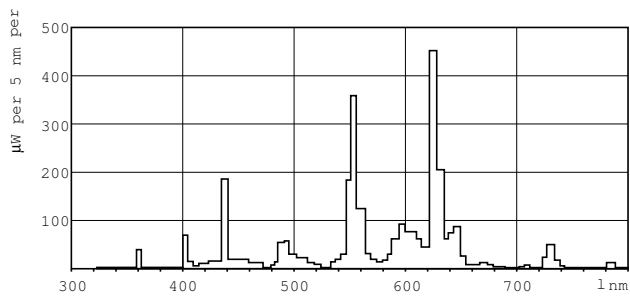

Luminous efficacy (rated) (nom.)	88 lm/W
Colour rendering index (nom.)	>80
LLMF 2000 h Rated	96 %
LLMF 4000 h Rated	95 %
LLMF 6000 h Rated	94 %
LLMF 8000 h Rated	93 %
LLMF 12000 h Rated	92 %
LLMF 16000 h Rated	91 %
LLMF 20000 h Rated	90 %

Mechanical and Housing

Bulb shape	T8 [26 mm (T8)]
------------	------------------

Approval and Application

Energy efficiency label (EEL)	A
Mercury (Hg) content (nom.)	2.0 mg
Energy consumption kWh/1,000 hours	45 kWh

Product Data

Full product code	871150055880040
-------------------	-----------------

Order product name	MASTER TL-D Super 80 38W/830 SLV/25
EAN/UPC – product	8711500558800
Order code	55880040
Local order code	38830NG
SAP numerator – quantity per pack	1
Numerator – packs per outer box	25
SAP material	927923583014
SAP net weight (piece)	133.000 g
ILCOS code	FD-38/30/1B-E-G13

Dimensional drawing

Product	D (max)	A (max)	B (max)	B (min)	C (max)
MASTER TL-D Super 80 38W/830 SLV/25	28 mm	1047.0 mm	1054.1 mm	1051.7 mm	1061.2 mm

TL-D 38W/830

Photometric data

Lightcolour /830

Lightcolour /830