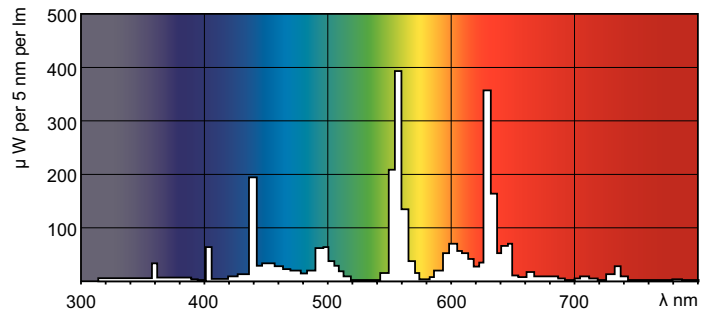

Light Technical	
Colour Code	840 [CCT of 4,000 K]
Luminous flux (nom.)	3350 lm
Luminous flux (rated) (nom.)	3350 lm
Colour designation	Cool White (CW)
Correlated Colour Temperature (Nom)	4000 K

Luminous efficacy (rated) (nom.)	93 lm/W
Colour rendering index (nom.)	>80
LLMF 2000 h Rated	96 %
LLMF 4000 h Rated	95 %
LLMF 6000 h Rated	94 %
LLMF 8000 h Rated	93 %
LLMF 12000 h Rated	92 %
LLMF 16000 h Rated	91 %
LLMF 20000 h Rated	90 %

Approval and Application

Energy efficiency label (EEL)	A
Mercury (Hg) content (nom.)	2.0 mg
Energy consumption kWh/1,000 hours	42 kWh

Product Data

Full product code	871150063201240
Order product name	MASTER TL-D Super 80 36W/840 1SL/25

Dimensional drawing

Product	D (max)	A (max)	B (max)	B (min)	C (max)
MASTER TL-D Super 80 36W/840 1SL/25	28 mm	1199.4 mm	1206.5 mm	1204.1 mm	1213.6 mm

TL-D 36W/840

Photometric data

Lightcolour /840

Lightcolour /840