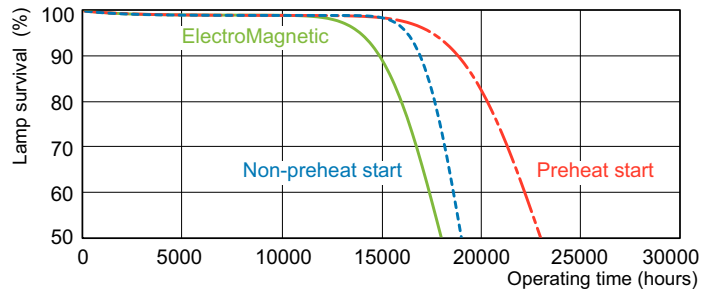

MASTER TL-D Super 80

Lifetime