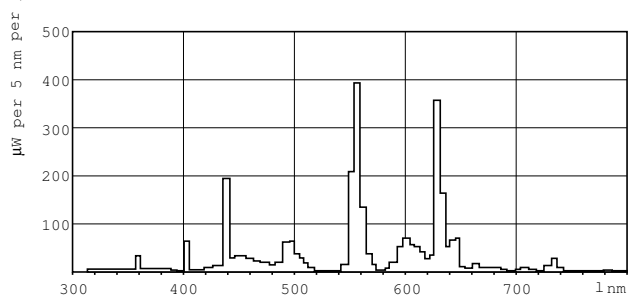

Light Technical	
Colour Code	840 [CCT of 4,000 K]
Luminous flux (nom.)	3350 lm
Luminous flux (rated) (nom.)	3350 lm
Colour designation	Cool White (CW)
Correlated Colour Temperature (Nom)	4000 K

Luminous efficacy (rated) (nom.)	93 lm/W
Colour rendering index (nom.)	>80
LLMF 2000 h Rated	96 %
LLMF 4000 h Rated	95 %
LLMF 6000 h Rated	94 %
LLMF 8000 h Rated	93 %
LLMF 12000 h Rated	92 %
LLMF 16000 h Rated	91 %
LLMF 20000 h Rated	90 %

Approval and Application

Energy efficiency label (EEL)	A
Mercury (Hg) content (nom.)	2.0 mg
Energy consumption kWh/1,000 hours	42 kWh

Product Data

Full product code	871150063201240
Order product name	MASTER TL-D Super 80 36W/840 1SL/25

Dimensional drawing

Product	D (max)	A (max)	B (max)	B (min)	C (max)
MASTER TL-D Super 80 36W/840 1SL/25	28 mm	1199.4 mm	1206.5 mm	1204.1 mm	1213.6 mm

TL-D 36W/840

Photometric data

Lightcolour /840

Lightcolour /840