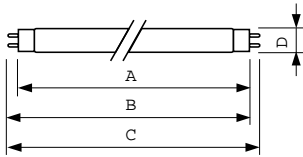

Dimensional drawing

Product	D (max)	A (max)	B (max)	B (min)	C (max)
MASTER TL-D Super 80 36W/840 1SL/25	28 mm	1199.4 mm	1206.5 mm	1204.1 mm	1213.6 mm

TL-D 36W/840

Photometric data

Lightcolour /840

Lightcolour /840