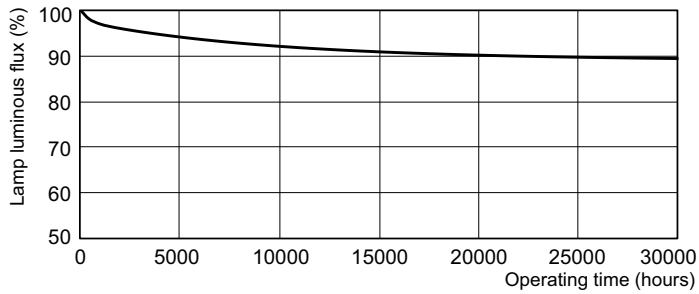

LDLE_TL-D8_0001-Life expectancy diagram

LDLE_TL-D8_0002-Life expectancy diagram

LDLM_TL-D8_0001-Lumen maintenance diagram