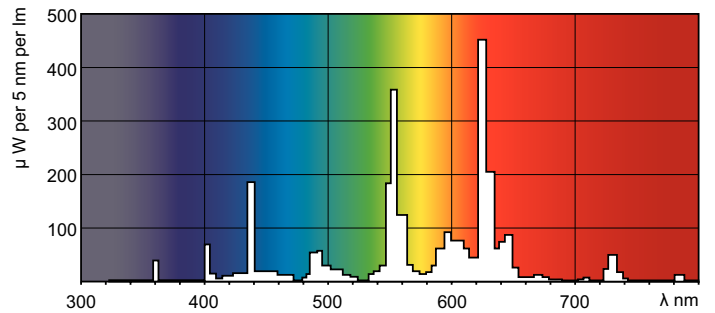

Product data

General Information	
Cap base	G13 [Medium Bi-Pin Fluorescent]
Life to 10% failures (nom.)	12000 h
Life to 50% failures (nom.)	15000 h
Life to 50% failures preheat (nom.)	20000 h
LSF 2000 h Rated	99 %
LSF 4000 h Rated	99 %
LSF 6000 h Rated	99 %
LSF 8000 h Rated	99 %
LSF 12000 h Rated	89 %
LSF 16000 h Rated	33 %
LSF 20000 h Rated	2 %
Light Technical	
Colour Code	830 [CCT of 3,000 K]
Luminous flux (nom.)	3350 lm
Luminous flux (rated) (nom.)	3350 lm
Colour designation	Warm white (WW)
Correlated Colour Temperature (Nom)	3000 K

Luminous efficacy (rated) (nom.)	93 lm/W
Colour rendering index (nom.)	>80
LLMF 2000 h Rated	96 %
LLMF 4000 h Rated	95 %
LLMF 6000 h Rated	94 %
LLMF 8000 h Rated	93 %
LLMF 12000 h Rated	92 %
LLMF 16000 h Rated	91 %
LLMF 20000 h Rated	90 %
Operating and Electrical	
Power (Rated) (Nom)	36.0 W
Lamp current (nom.)	0.440 A
Temperature	
Design temperature (nom.)	25 °C

Dimensional drawing

Product	D (max)	A (max)	B (max)	B (min)	C (max)
MASTER TL-D Super 80 36W/830 1SL/25	28 mm	1199.4 mm	1206.5 mm	1204.1 mm	1213.6 mm

TL-D 36W/830

Photometric data

Lightcolour /830

Lightcolour /830