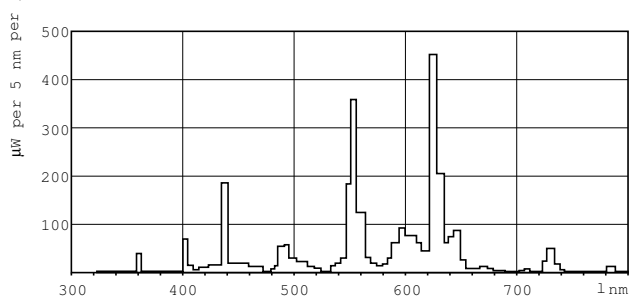

Product data

General Information	
Cap base	G13 [Medium Bi-Pin Fluorescent]
Life to 10% failures (nom.)	12000 h
Life to 50% failures (nom.)	15000 h
Life to 50% failures preheat (nom.)	20000 h
LSF 2000 h Rated	99 %
LSF 4000 h Rated	99 %
LSF 6000 h Rated	99 %
LSF 8000 h Rated	99 %
LSF 12000 h Rated	89 %
LSF 16000 h Rated	33 %
LSF 20000 h Rated	2 %
Light Technical	
Colour Code	830 [CCT of 3,000 K]
Luminous flux (nom.)	3350 lm
Luminous flux (rated) (nom.)	3350 lm
Colour designation	Warm white (WW)
Correlated Colour Temperature (Nom)	3000 K

Luminous efficacy (rated) (nom.)	93 lm/W
Colour rendering index (nom.)	>80
LLMF 2000 h Rated	96 %
LLMF 4000 h Rated	95 %
LLMF 6000 h Rated	94 %
LLMF 8000 h Rated	93 %
LLMF 12000 h Rated	92 %
LLMF 16000 h Rated	91 %
LLMF 20000 h Rated	90 %
Operating and Electrical	
Power (Rated) (Nom)	36.0 W
Lamp current (nom.)	0.440 A
Temperature	
Design temperature (nom.)	25 °C

Dimensional drawing

Product	D (max)	A (max)	B (max)	B (min)	C (max)
MASTER TL-D Super 80 36W/830 1SL/25	28 mm	1199.4 mm	1206.5 mm	1204.1 mm	1213.6 mm

TL-D 36W/830

Photometric data

Lightcolour /830

Lightcolour /830