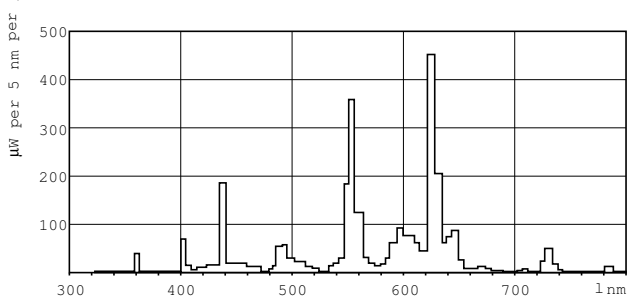

MASTER TL-D Super 80

Controls and Dimming

Dimmable	Yes

Approval and Application

Energy efficiency label (EEL)	A
Mercury (Hg) content (nom.)	2.0 mg
Energy consumption kWh/1,000 hours	68 kWh

Product Data

Full product code	871150063213540
Order product name	MASTER TL-D Super 80 58W/830 ISL/25

EAN/UPC – product	8711500632135
Order code	63213540
Local order code	58830
SAP numerator – quantity per pack	1
Numerator – packs per outer box	25
SAP material	927922083023
SAP net weight (piece)	167.000 g
ILCOS code	FD-58/30/1B-E-G13

Dimensional drawing

Product	D (max)	A (max)	B (max)	B (min)	C (max)
MASTER TL-D Super 80 58W/830 ISL/25	28 mm	1500.0 mm	1507.1 mm	1504.7 mm	1514.2 mm

TL-D 58W/830

Photometric data

Lightcolour /830