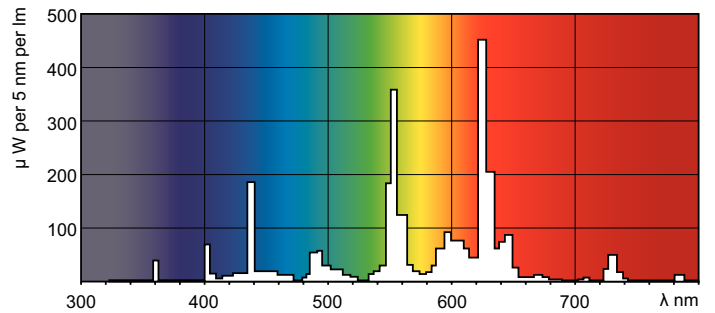

Lightcolour /830