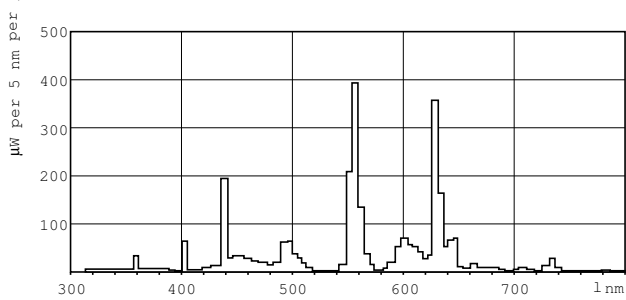

MASTER TL-D Super 80

Controls and Dimming

Dimmable	Yes

Approval and Application

Energy efficiency label (EEL)	A
Mercury (Hg) content (nom.)	2.0 mg
Energy consumption kWh/1,000 hours	68 kWh

Product Data

Full product code	871150063219740
Order product name	MASTER TL-D Super 80 58W/840 1SL/25

EAN/UPC – product	8711500632197
Order code	63219740
Local order code	58840
SAP numerator – quantity per pack	1
Numerator – packs per outer box	25
SAP material	927922084023
SAP net weight (piece)	167.000 g
ILCOS code	FD-58/40/1B-E-G13

Dimensional drawing

Product	D (max)	A (max)	B (max)	B (min)	C (max)
MASTER TL-D Super 80 58W/840 1SL/25	28 mm	1500.0 mm	1507.1 mm	1504.7 mm	1514.2 mm

TL-D 58W/840

Photometric data

Lightcolour /840