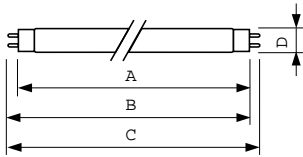

## Dimensional drawing

Product	D (max)	A (max)	B (max)	B (min)	C (max)
MASTER TL-D Super 80 58W/840 1SL/25	28 mm	1500.0 mm	1507.1 mm	1504.7 mm	1514.2 mm