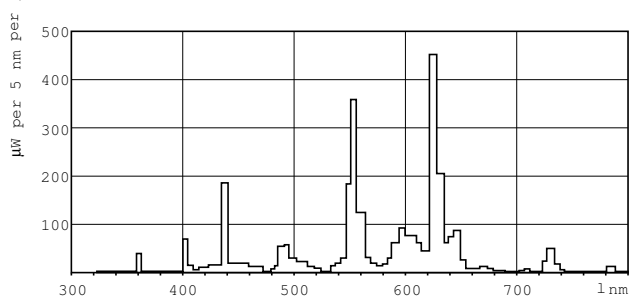

Product data

General Information	
Cap base	G13 [Medium Bi-Pin Fluorescent]
Life to 10% failures (nom.)	12000 h
Life to 50% failures (nom.)	15000 h
Life to 50% failures preheat (nom.)	20000 h
LSF 2000 h Rated	99 %
LSF 4000 h Rated	99 %
LSF 6000 h Rated	99 %
LSF 8000 h Rated	99 %
LSF 12000 h Rated	89 %
LSF 16000 h Rated	33 %
LSF 20000 h Rated	2 %
Luminous efficacy (rated) (nom.)	67 lm/W
Colour rendering index (nom.)	>80
LLMF 2000 h Rated	96 %
LLMF 4000 h Rated	95 %
LLMF 6000 h Rated	94 %
LLMF 8000 h Rated	93 %
LLMF 12000 h Rated	92 %
LLMF 16000 h Rated	91 %
LLMF 20000 h Rated	90 %
Operating and Electrical	
Power (Rated) (Nom)	15.0 W
Lamp current (nom.)	0.340 A
Temperature	
Design temperature (nom.)	25 °C
Light Technical	
Colour Code	830 [CCT of 3,000 K]
Luminous flux (nom.)	1000 lm
Luminous flux (rated) (nom.)	1000 lm
Colour designation	Warm white (WW)
Correlated Colour Temperature (Nom)	3000 K

Product Data

Full product code	871150070279140
Order product name	MASTER TL-D Super 80 15W/830 SLV/25

EAN/UPC – product	8711500702791
Order code	70279140
Local order code	15830
SAP numerator – quantity per pack	1
Numerator – packs per outer box	25
SAP material	927922283014
SAP net weight (piece)	56.570 g
ILCOS code	FD-15/30/1B-E-G13

Dimensional drawing

Product	D (max)	A (max)	B (max)	B (min)	C (max)
MASTER TL-D Super 80 15W/830 SLV/25	28 mm	437.4 mm	444.5 mm	442.1 mm	451.6 mm

TL-D 15W/830

Photometric data

Lightcolour /830

Lightcolour /830