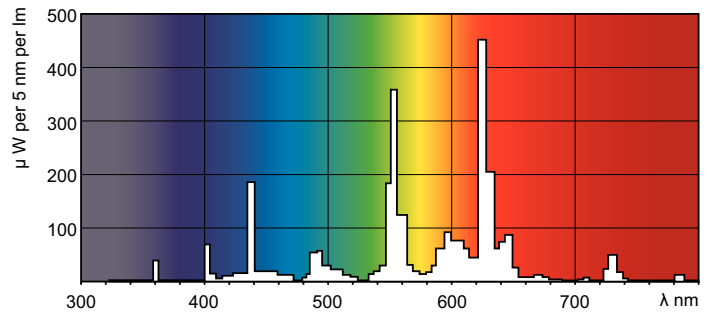

Product data

General Information	
Cap base	G13 [Medium Bi-Pin Fluorescent]
Life to 10% failures (nom.)	12000 h
Life to 50% failures (nom.)	15000 h
Life to 50% failures preheat (nom.)	20000 h
LSF 2000 h Rated	99 %
LSF 4000 h Rated	99 %
LSF 6000 h Rated	99 %
LSF 8000 h Rated	99 %
LSF 12000 h Rated	89 %
LSF 16000 h Rated	33 %
LSF 20000 h Rated	2 %
Luminous efficacy (rated) (nom.)	67 lm/W
Colour rendering index (nom.)	>80
LLMF 2000 h Rated	96 %
LLMF 4000 h Rated	95 %
LLMF 6000 h Rated	94 %
LLMF 8000 h Rated	93 %
LLMF 12000 h Rated	92 %
LLMF 16000 h Rated	91 %
LLMF 20000 h Rated	90 %
Operating and Electrical	
Power (Rated) (Nom)	15.0 W
Lamp current (nom.)	0.340 A
Temperature	
Design temperature (nom.)	25 °C
Light Technical	
Colour Code	830 [CCT of 3,000 K]
Luminous flux (nom.)	1000 lm
Luminous flux (rated) (nom.)	1000 lm
Colour designation	Warm white (WW)
Correlated Colour Temperature (Nom)	3000 K

Dimensional drawing

Product	D (max)	A (max)	B (max)	B (min)	C (max)
MASTER TL-D Super 80 15W/830 SLV/25	28 mm	437.4 mm	444.5 mm	442.1 mm	451.6 mm

TL-D 15W/830

Photometric data

Lightcolour /830

Lightcolour /830