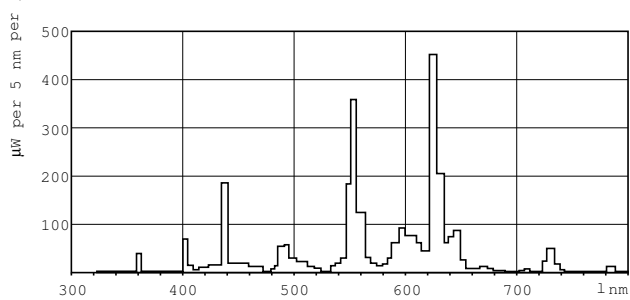

Luminous efficacy (rated) (nom.)	75 lm/W
Colour rendering index (nom.)	>80
LLMF 2000 h Rated	96 %
LLMF 4000 h Rated	95 %
LLMF 6000 h Rated	94 %
LLMF 8000 h Rated	93 %
LLMF 12000 h Rated	92 %
LLMF 16000 h Rated	91 %
LLMF 20000 h Rated	90 %

Approval and Application

Energy efficiency label (EEL)	A
Mercury (Hg) content (nom.)	2.0 mg
Energy consumption kWh/1,000 hours	22 kWh

Product Data

Full product code	871150063165740
Order product name	MASTER TL-D Super 80 18W/830 1SL/25

Dimensional drawing

Product	D (max)	A (max)	B (max)	B (min)	C (max)
MASTER TL-D Super 80 18W/830 1SL/25	28 mm	589.8 mm	596.9 mm	594.5 mm	604 mm

TL-D 18W/830

Photometric data

Lightcolour /830

Lightcolour /830