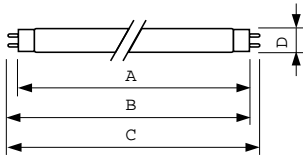

Dimensional drawing

Product	D (max)	A (max)	B (max)	B (min)	C (max)
MASTER TL-D Super 80 18W/830 1SL/25	28 mm	589.8 mm	596.9 mm	594.5 mm	604 mm

TL-D 18W/830

Photometric data

Lightcolour /830

Lightcolour /830