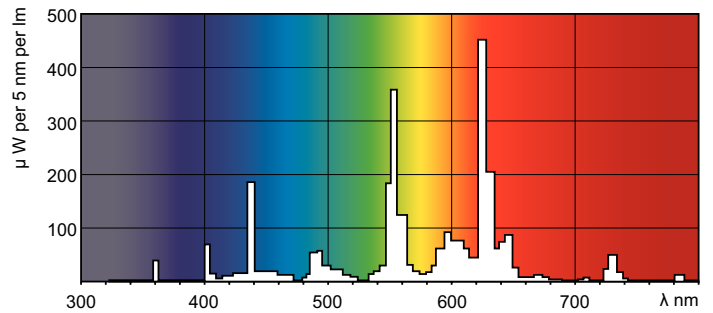

Product data

General Information	
Cap base	G13 [Medium Bi-Pin Fluorescent]
Life to 10% failures (nom.)	12000 h
Life to 50% failures (nom.)	15000 h
Life to 50% failures preheat (nom.)	20000 h
LSF 2000 h Rated	99 %
LSF 4000 h Rated	99 %
LSF 6000 h Rated	99 %
LSF 8000 h Rated	99 %
LSF 12000 h Rated	89 %
LSF 16000 h Rated	33 %
LSF 20000 h Rated	2 %
Light Technical	
Colour Code	830 [CCT of 3,000 K]
Luminous flux (nom.)	1350 lm
Luminous flux (rated) (nom.)	1350 lm
Colour designation	Warm white (WW)
Correlated Colour Temperature (Nom)	3000 K

Luminous efficacy (rated) (nom.)	75 lm/W
Colour rendering index (nom.)	>80
LLMF 2000 h Rated	96 %
LLMF 4000 h Rated	95 %
LLMF 6000 h Rated	94 %
LLMF 8000 h Rated	93 %
LLMF 12000 h Rated	92 %
LLMF 16000 h Rated	91 %
LLMF 20000 h Rated	90 %

Approval and Application

Energy efficiency label (EEL)	A
Mercury (Hg) content (nom.)	2.0 mg
Energy consumption kWh/1,000 hours	22 kWh

Product Data

Full product code	871150063165740
Order product name	MASTER TL-D Super 80 18W/830 1SL/25

Dimensional drawing

Product	D (max)	A (max)	B (max)	B (min)	C (max)
MASTER TL-D Super 80 18W/830 1SL/25	28 mm	589.8 mm	596.9 mm	594.5 mm	604 mm

TL-D 18W/830

Photometric data

Lightcolour /830

Lightcolour /830