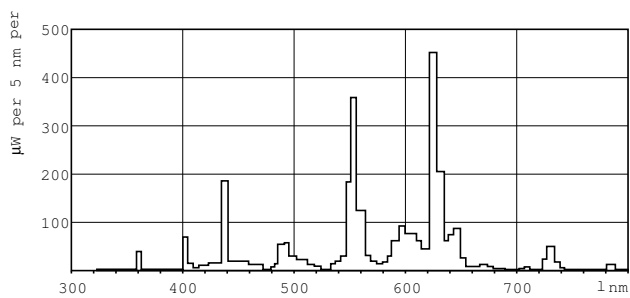

Product data

General Information		Luminous efficacy (rated) (nom.)	
Cap base	G13 [Medium Bi-Pin Fluorescent]		89 lm/W
Life to 10% failures (nom.)	12000 h	Colour rendering index (nom.)	>80
Life to 50% failures (nom.)	15000 h	LLMF 2000 h Rated	96 %
Life to 50% failures preheat (nom.)	20000 h	LLMF 4000 h Rated	95 %
LSF 2000 h Rated	99 %	LLMF 6000 h Rated	94 %
LSF 4000 h Rated	99 %	LLMF 8000 h Rated	93 %
LSF 6000 h Rated	99 %	LLMF 12000 h Rated	92 %
LSF 8000 h Rated	99 %	LLMF 16000 h Rated	91 %
LSF 12000 h Rated	89 %	LLMF 20000 h Rated	90 %
LSF 16000 h Rated	33 %	Operating and Electrical	
LSF 20000 h Rated	2 %	Power (Rated) (Nom)	70.0 W
Light Technical		Lamp current (nom.)	0.690 A
Colour Code	830 [CCT of 3,000 K]	Temperature	
Luminous flux (nom.)	6200 lm	Design temperature (nom.)	25 °C
Luminous flux (rated) (nom.)	6200 lm		
Colour designation	Warm white (WW)		
Correlated Colour Temperature (Nom)	3000 K		

Product Data

Full product code	871150061598540
Order product name	MASTER TL-D Super 80 70W/830 SLV/25

EAN/UPC – product	8711500615985
Order code	61598540
Local order code	70830
SAP numerator – quantity per pack	1
Numerator – packs per outer box	25
SAP material	927923883014
SAP net weight (piece)	199.900 g
ILCOS code	FD-70/30/1B-E-G13

Dimensional drawing

Product	D (max)	A (max)	B (max)	B (min)	C (max)
MASTER TL-D Super 80 70W/830 SLV/25	28 mm	1763.8 mm	1770.9 mm	1768.5 mm	1778 mm

TL-D 70W/830

Photometric data

Lightcolour /830

Lightcolour /830