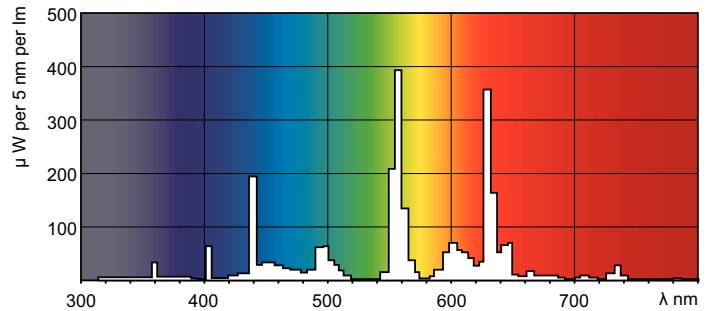

Product data

General Information	
Cap base	G13 [Medium Bi-Pin Fluorescent]
Life to 10% failures (nom.)	12000 h
Life to 50% failures (nom.)	15000 h
Life to 50% failures preheat (nom.)	20000 h
LSF 2000 h Rated	99 %
LSF 4000 h Rated	99 %
LSF 6000 h Rated	99 %
LSF 8000 h Rated	99 %
LSF 12000 h Rated	89 %
LSF 16000 h Rated	33 %
LSF 20000 h Rated	2 %
Light Technical	
Colour Code	840 [CCT of 4,000 K]
Luminous flux (nom.)	3350 lm
Luminous flux (rated) (nom.)	3350 lm
Colour designation	Cool White (CW)
Correlated Colour Temperature (Nom)	4000 K

Luminous efficacy (rated) (nom.)	88 lm/W
Colour rendering index (nom.)	>80
LLMF 2000 h Rated	96 %
LLMF 4000 h Rated	95 %
LLMF 6000 h Rated	94 %
LLMF 8000 h Rated	93 %
LLMF 12000 h Rated	92 %
LLMF 16000 h Rated	91 %
LLMF 20000 h Rated	90 %
Operating and Electrical	
Power (Rated) (Nom)	38.0 W
Lamp current (nom.)	0.430 A
Temperature	
Design temperature (nom.)	25 °C

MASTER TL-D Super 80

Controls and Dimming

Dimmable	Yes
----------	-----

Mechanical and Housing

Bulb shape	T8 [26 mm (T8)]
------------	------------------

Approval and Application

Energy efficiency label (EEL)	A
Mercury (Hg) content (nom.)	2.0 mg
Energy consumption kWh/1,000 hours	45 kWh

Dimensional drawing

Product	D (max)	A (max)	B (max)	B (min)	C (max)
MASTER TL-D Super 80 38W/840 SLV/25	28 mm	1047.0 mm	1054.1 mm	1051.7 mm	1061.2 mm

TL-D 38W/840

Photometric data

Lightcolour /840

Lightcolour /840