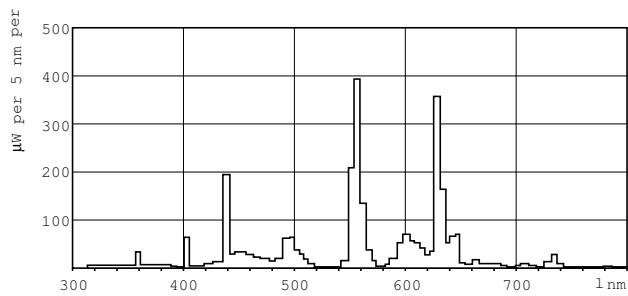

Luminous efficacy (rated) (nom.)	88 lm/W
Colour rendering index (nom.)	>80
LLMF 2000 h Rated	96 %
LLMF 4000 h Rated	95 %
LLMF 6000 h Rated	94 %
LLMF 8000 h Rated	93 %
LLMF 12000 h Rated	92 %
LLMF 16000 h Rated	91 %
LLMF 20000 h Rated	90 %
Operating and Electrical	
Power (Rated) (Nom)	38.0 W
Lamp current (nom.)	0.430 A
Temperature	
Design temperature (nom.)	25 °C

MASTER TL-D Super 80

Controls and Dimming

Dimmable	Yes
----------	-----

Mechanical and Housing

Bulb shape	T8 [26 mm (T8)]
------------	------------------

Approval and Application

Energy efficiency label (EEL)	A
Mercury (Hg) content (nom.)	2.0 mg
Energy consumption kWh/1,000 hours	45 kWh

Product Data

Full product code	871150055883140
-------------------	-----------------

Order product name	MASTER TL-D Super 80 38W/840 SLV/25
EAN/UPC – product	8711500558831
Order code	55883140
Local order code	38840NG
SAP numerator – quantity per pack	1
Numerator – packs per outer box	25
SAP material	927923584014
SAP net weight (piece)	133.000 g
ILCOS code	FD-38/40/1B-E-G13

Dimensional drawing

Product	D (max)	A (max)	B (max)	B (min)	C (max)
MASTER TL-D Super 80 38W/840 SLV/25	28 mm	1047.0 mm	1054.1 mm	1051.7 mm	1061.2 mm

TL-D 38W/840

Photometric data

Lightcolour /840

Lightcolour /840