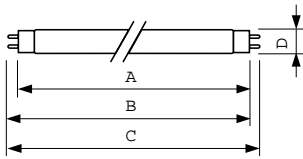

MASTER TL-D Super 80

Controls and Dimming

Dimmable	Yes
----------	-----

Mechanical and Housing

Bulb shape	T8 [26 mm (T8)]
------------	------------------

Approval and Application

Energy efficiency label (EEL)	A
Mercury (Hg) content (nom.)	2.0 mg
Energy consumption kWh/1,000 hours	45 kWh

Dimensional drawing

Product	D (max)	A (max)	B (max)	B (min)	C (max)
MASTER TL-D Super 80 38W/840 SLV/25	28 mm	1047.0 mm	1054.1 mm	1051.7 mm	1061.2 mm

TL-D 38W/840

Photometric data

Lightcolour /840

Lightcolour /840