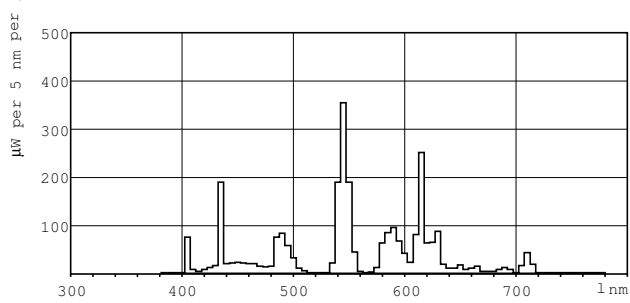

Product data

General Information	
Cap base	G13 [Medium Bi-Pin Fluorescent]
Life to 10% failures (nom.)	12000 h
Life to 50% failures (nom.)	15000 h
Life to 50% failures preheat (nom.)	20000 h
LSF 2000 h Rated	99 %
LSF 4000 h Rated	99 %
LSF 6000 h Rated	99 %
LSF 8000 h Rated	99 %
LSF 12000 h Rated	89 %
LSF 16000 h Rated	33 %
LSF 20000 h Rated	2 %
Light Technical	
Colour Code	835 [CCT of 3,500 K]
Luminous flux (nom.)	6200 lm
Luminous flux (rated) (nom.)	6200 lm
Colour designation	White (WH)
Correlated Colour Temperature (Nom)	3500 K

Luminous efficacy (rated) (nom.)	89 lm/W
Colour rendering index (nom.)	>80
LLMF 2000 h Rated	96 %
LLMF 4000 h Rated	95 %
LLMF 6000 h Rated	94 %
LLMF 8000 h Rated	93 %
LLMF 12000 h Rated	92 %
LLMF 16000 h Rated	91 %
LLMF 20000 h Rated	90 %

Energy efficiency label (EEL)	A
Mercury (Hg) content (nom.)	3.0 mg
Energy consumption kWh/1,000 hours	81 kWh

Product Data

Full product code	871150064273840
Order product name	MASTER TL-D Super 80 70W/835 SLV/25

Dimensional drawing

Product	D (max)	A (max)	B (max)	B (min)	C (max)
MASTER TL-D Super 80 70W/835 SLV/25	28 mm	1763.8 mm	1770.9 mm	1768.5 mm	1778 mm

TL-D 70W/835

Photometric data

Lightcolour /835

Lightcolour /835