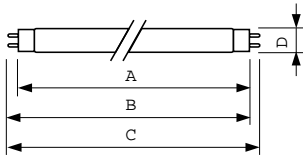

MASTER TL-D Super 80

Controls and Dimming

Dimmable	Yes

Approval and Application

Energy efficiency label (EEL)	A
Mercury (Hg) content (nom.)	3.0 mg
Energy consumption kWh/1,000 hours	81 kWh

Product Data

Full product code	871150064273840
Order product name	MASTER TL-D Super 80 70W/835 SLV/25

EAN/UPC – product	8711500642738
Order code	64273840
Local order code	70835
SAP numerator – quantity per pack	1
Numerator – packs per outer box	25
SAP material	927923883514
SAP net weight (piece)	199.900 g
ILCOS code	FD-70/35/1B-E-G13

Dimensional drawing