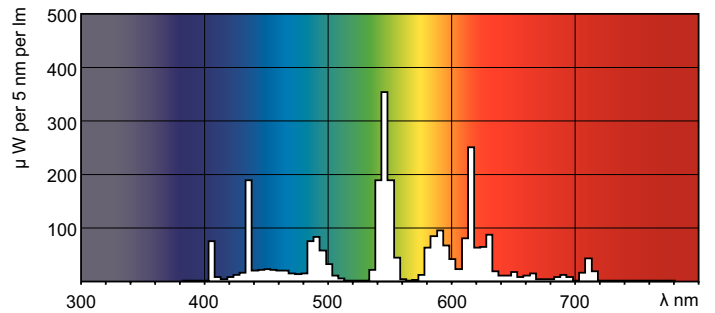

Product data

General Information	
Cap base	G13 [Medium Bi-Pin Fluorescent]
Life to 10% failures (nom.)	12000 h
Life to 50% failures (nom.)	15000 h
Life to 50% failures preheat (nom.)	20000 h
LSF 2000 h Rated	99 %
LSF 4000 h Rated	99 %
LSF 6000 h Rated	99 %
LSF 8000 h Rated	99 %
LSF 12000 h Rated	89 %
LSF 16000 h Rated	33 %
LSF 20000 h Rated	2 %
Light Technical	
Colour Code	835 [CCT of 3,500 K]
Luminous flux (nom.)	6200 lm
Luminous flux (rated) (nom.)	6200 lm
Colour designation	White (WH)
Correlated Colour Temperature (Nom)	3500 K

Luminous efficacy (rated) (nom.)	89 lm/W
Colour rendering index (nom.)	>80
LLMF 2000 h Rated	96 %
LLMF 4000 h Rated	95 %
LLMF 6000 h Rated	94 %
LLMF 8000 h Rated	93 %
LLMF 12000 h Rated	92 %
LLMF 16000 h Rated	91 %
LLMF 20000 h Rated	90 %

Energy efficiency label (EEL)	A
Mercury (Hg) content (nom.)	3.0 mg
Energy consumption kWh/1,000 hours	81 kWh

Product Data

Full product code	871150064273840
Order product name	MASTER TL-D Super 80 70W/835 SLV/25

Dimensional drawing

Product	D (max)	A (max)	B (max)	B (min)	C (max)
MASTER TL-D Super 80 70W/835 SLV/25	28 mm	1763.8 mm	1770.9 mm	1768.5 mm	1778 mm

TL-D 70W/835

Photometric data

Lightcolour /835

Lightcolour /835