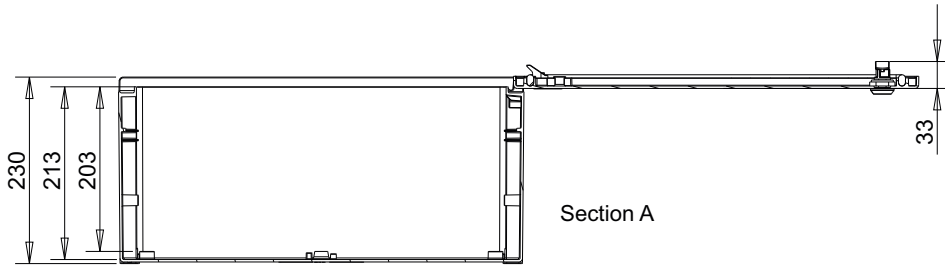

MONOBLOCK INDUSTRIAL ENCLOSURE IP66

BRES-65

Polyester enclosure 600 x 500 x 230 mm

FEATURES

SafyBox BRES

- Boxes & Cabinets made from fiber glass reinforced polyester, moulded by hot compression.
- Colour Light Grey RAL 7035
- Self-extinguishability: 960° test withstanding. Halogen free. Double insulation. No electrical contact risks.
- Degree of protection Ip66 UNE 20324 (EN 60529).
- Certification of compliance with IEC62208 enclosure standard. Suitable for indoor or outdoor use.
- Large door opening (180°). Version with plain or glazed door. Reversibility for installation right or left door opening.
- Anti-intruder hinges system.
- Customise service: colour, machining, mounting accessories, locks, company logo.
- 2 lock with double-bar insert or 1 lock with 3 action points and vandalism-proof.
- Version with metallic or polyester mounting plate.
- Resistant to harsh atmospheres.
- Light weight gives an easy installation.
- +10 years. Long life lasting without maintenance under standard environmental conditions.

Code	Description	Height x Width x Depth	Weight
BRES-65	Empty standard enclosure colour light grey RAL 7035	600 x 500 x 230 mm	7,93 kg

MONOBLOCK INDUSTRIAL ENCLOSURE IP66

BRES-65

Polyester enclosure 600 x 500 x 230 mm

Standard
IEC
IEC-62208

Packaging

packaging unit	1	packaging height	601,0 mm	Units per pallet 120 x 80 cm (Height 220 cm)	24
number of doors	1	packaging width	501,0 mm	Units per pallet 110 x 110 cm (Height 220 cm)	32
weight	7,93 kg	packaging depth	231,5 mm	Units per pallet 155 x 122 cm (Height 220 cm)	43