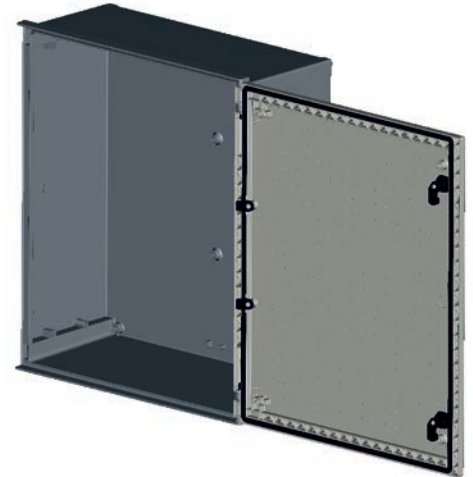

MONOBLOCK INDUSTRIAL ENCLOSURE IP66

BRES-65

Polyester enclosure 600 x 500 x 230 mm

FEATURES

SafyBox BRES

- Boxes & Cabinets made from fiber glass reinforced polyester, moulded by hot compression.
- Colour Light Grey RAL 7035
- Self-extinguishability: 960° test withstanding. Halogen free. Double insulation. No electrical contact risks.
- Degree of protection Ip66 UNE 20324 (EN 60529).
- Certification of compliance with IEC62208 enclosure standard. Suitable for indoor or outdoor use.
- Large door opening (180°). Version with plain or glazed door. Reversibility for installation right or left door opening.
- Anti-intruder hinges system.
- Customise service: colour, machining, mounting accessories, locks, company logo.
- 2 lock with double-bar insert or 1 lock with 3 action points and vandalism-proof.
- Version with metallic or polyester mounting plate.
- Resistant to harsh atmospheres.
- Light weight gives an easy installation.
- +10 years. Long life lasting without maintenance under standard environmental conditions.

Code	Description	Height x Width x Depth	Weight
BRES-65	Empty standard enclosure colour light grey RAL 7035	600 x 500 x 230 mm	7,93 kg

MONOBLOCK INDUSTRIAL ENCLOSURE IP66

BRES-65

Polyester enclosure 600 x 500 x 230 mm

Standard
IEC
IEC-62208

Packaging

packaging unit	1	packaging height	601,0 mm	Units per pallet 120 x 80 cm (Height 220 cm)	24
number of doors	1	packaging width	501,0 mm	Units per pallet 110 x 110 cm (Height 220 cm)	32
weight	7,93 kg	packaging depth	231,5 mm	Units per pallet 155 x 122 cm (Height 220 cm)	43