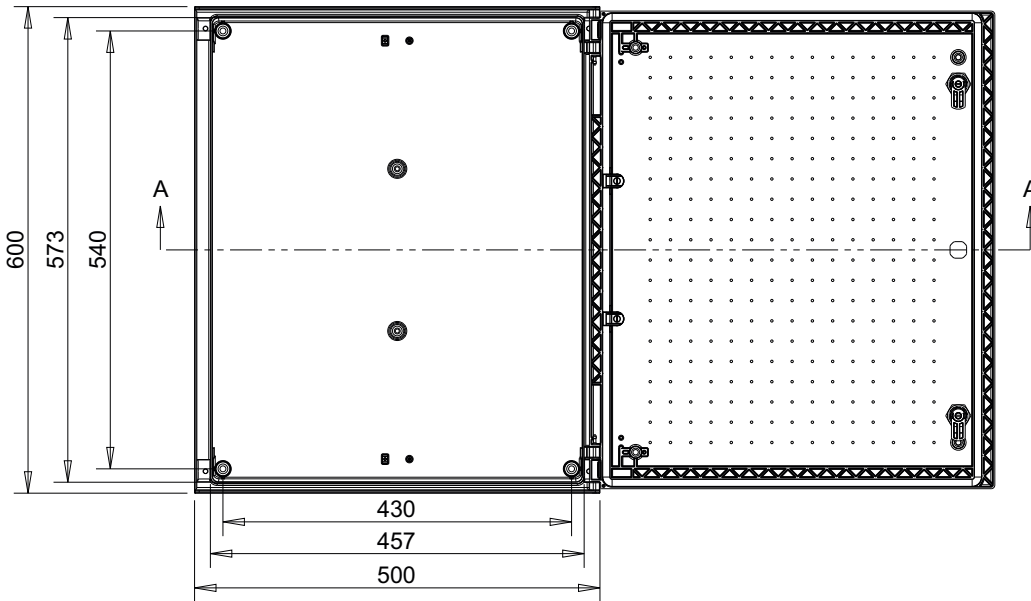

MONOBLOCK INDUSTRIAL ENCLOSURE IP66

BRES-65

Polyester enclosure 600 x 500 x 230 mm

FEATURES

SafyBox BRES

- Boxes & Cabinets made from fiber glass reinforced polyester, moulded by hot compression.
- Colour Light Grey RAL 7035
- Self-extinguishability: 960° test withstanding. Halogen free. Double insulation. No electrical contact risks.
- Degree of protection Ip66 UNE 20324 (EN 60529).
- Certification of compliance with IEC62208 enclosure standard. Suitable for indoor or outdoor use.
- Large door opening (180°). Version with plain or glazed door. Reversibility for installation right or left door opening.
- Anti-intruder hinges system.
- Customise service: colour, machining, mounting accessories, locks, company logo.
- 2 lock with double-bar insert or 1 lock with 3 action points and vandalism-proof.
- Version with metallic or polyester mounting plate.
- Resistant to harsh atmospheres.
- Light weight gives an easy installation.
- +10 years. Long life lasting without maintenance under standard environmental conditions.

Code	Description	Height x Width x Depth	Weight
BRES-65	Empty standard enclosure colour light grey RAL 7035	600 x 500 x 230 mm	7,93 kg

MONOBLOCK INDUSTRIAL ENCLOSURE IP66

BRES-65

Polyester enclosure 600 x 500 x 230 mm

Standard
IEC
IEC-62208

Packaging

packaging unit	1	packaging height	601,0 mm	Units per pallet 120 x 80 cm (Height 220 cm)	24
number of doors	1	packaging width	501,0 mm	Units per pallet 110 x 110 cm (Height 220 cm)	32
weight	7,93 kg	packaging depth	231,5 mm	Units per pallet 155 x 122 cm (Height 220 cm)	43