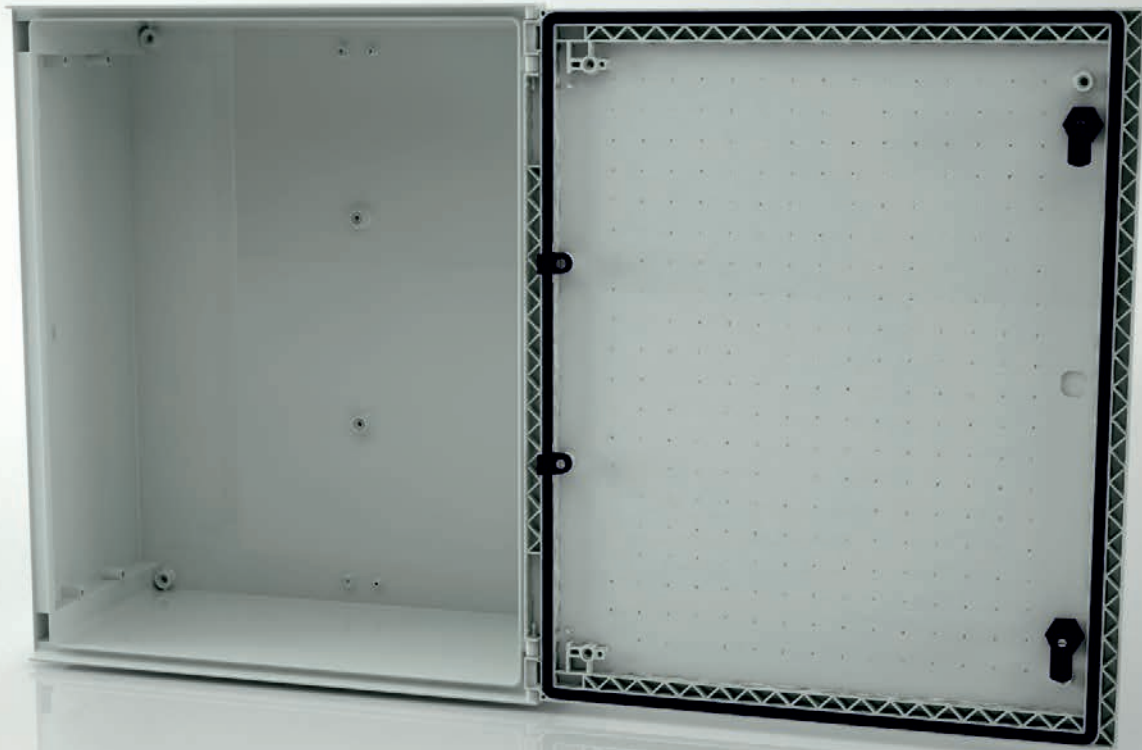

MONOBLOCK INDUSTRIAL ENCLOSURE IP66

BRES-65

Polyester enclosure 600 x 500 x 230 mm

FEATURES

SafyBox BRES

- Boxes & Cabinets made from fiber glass reinforced polyester, moulded by hot compression.
- Colour Light Grey RAL 7035
- Self-extinguishability: 960° test withstanding. Halogen free. Double insulation. No electrical contact risks.
- Degree of protection Ip66 UNE 20324 (EN 60529).
- Certification of compliance with IEC62208 enclosure standard. Suitable for indoor or outdoor use.
- Large door opening (180°). Version with plain or glazed door. Reversibility for installation right or left door opening.
- Anti-intruder hinges system.
- Customise service: colour, machining, mounting accessories, locks, company logo.
- 2 lock with double-bar insert or 1 lock with 3 action points and vandalism-proof.
- Version with metallic or polyester mounting plate.
- Resistant to harsh atmospheres.
- Light weight gives an easy installation.
- +10 years. Long life lasting without maintenance under standard environmental conditions.

Code	Description	Height x Width x Depth	Weight
BRES-65	Empty standard enclosure colour light grey RAL 7035	600 x 500 x 230 mm	7,93 kg

MONOBLOCK INDUSTRIAL ENCLOSURE IP66

BRES-65

Polyester enclosure 600 x 500 x 230 mm

Standard
IEC
IEC-62208

Packaging

packaging unit	1	packaging height	601,0 mm	Units per pallet 120 x 80 cm (Height 220 cm)	24
number of doors	1	packaging width	501,0 mm	Units per pallet 110 x 110 cm (Height 220 cm)	32
weight	7,93 kg	packaging depth	231,5 mm	Units per pallet 155 x 122 cm (Height 220 cm)	43