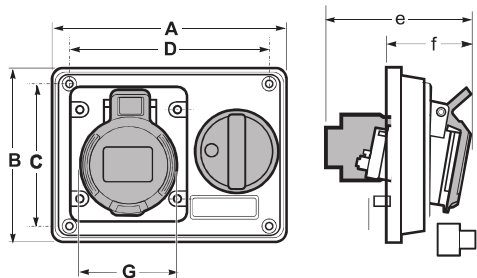

- With screw terminals
- Housing material: PA6/ABS
- Contacts: Nickel-plated contacts
- Mechanical Interlocked

IP44 Splashproof

220V 2P+E

- Frame and base in ABS
- Windows transparent in PVC
- Screw taps included for IP