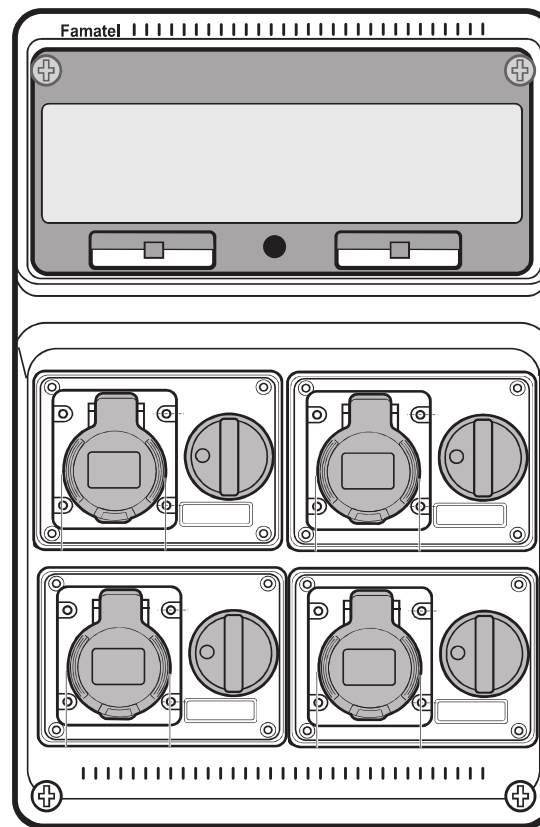

IP44 Rated

Copyright © FamatelukLtd

Notes:

- 1.1 All dimensions are in mm unless otherwise stated.
- 1.2 Do not scale from this drawing, only stated dimension shall be used.
- 1.3 Drawing is for representation ONLY.

NEWCAV4Y

4 x Gang Hook-UP

1 x Enclosure IP65

4 x RCBO DP 30ma 16a

4 x IP44 16a Switched

Interlocked Socket 2P+E 240v

18th Edition

0	Original	09.09.2019
Rev.	Description,	Date.

famatel
UK

Client: NEWCAV4Y

Project: -

Title: NEWCAV4Y

Edition: Information	P - Preliminary A - Approval I - Information	T - Tender C - Contract B - As Built
Date: 09.09.2019	Scale: N.T.S	A4 Paper
Drawn By: RP	Checked By: DP	Revision No. 0