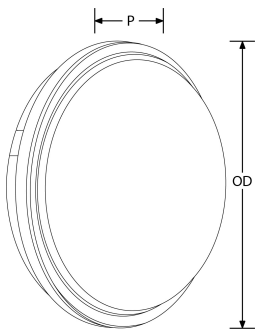

Product Description: Utilite™ 20W Polycarbonate IP65 Round Utility Bulkhead

Utilite™ is a powerful yet energy efficient alternative to standard bulkhead utility luminaires. Designed specifically for LED technology, their impact resistant polycarbonate housing provides a tough exterior making them ideal for all basic industrial, commercial and residential installations.

SKU Code	Wattage	Colour	Lumens	Lumens/Watt	Beam Angle	Finish Colour	SKU Type
EN-BH120/40	20	4000	2000	100	120	White	Non Dimmable

Line Drawing

Polar Curve

Colour

Product Features:

- IP65 rated polycarbonate white housing
- Integrated driver for slim profile
- Wall or ceiling mountable with 20mm knockouts
- Available in a range of sizes and shapes to suit multiple installation requirements
- Interchangeable bezel options available (sold separately)
- Impact resistant - IK06 rating
- 1.5kV surge protection
- 3 year warranty

Product Specs:

Input Voltage	220~240V AC	Input Frequency	50/60HZ
Power Factor	0.5	IP Rating	IP65
Lifetime L70 (hrs)	25000	IK Rating	IK06
Lamp Base	None	Overall Diameter (mm)	221
Weight (Kg)	0.370	Projection (mm)	72
Height (mm)	72	Product Type	Bulkheads
Operating Temp. (Min) °C	-20°C	Operating Temp. (Max) °C	40°C