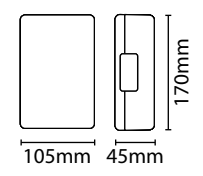

Back

Inside Door Chime

DOOR CHIME WITH BUILT-IN TRANSFORMER

- Integral transformer: neater, faster installation
- ABS construction
- Modern design

• M.O.M: 5 / O.P.Q: 20

THIS PRODUCT IS DESIGNED FOR DOMESTIC INSTALLATION UP TO 15M RANGE

Code	Colour	IP Rating
TCWH	White	IP20