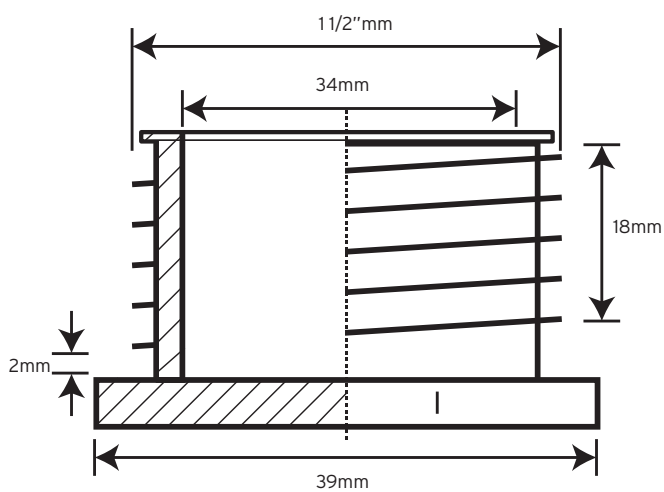

## MBB5 Male Bushes Male Bushes - Long Pattern/ B.E.S.A Pattern

### Technical Drawing

### Technical Specifications

<b>Standards of Compliance</b>	BS 4568 & BS31
<b>Material</b>	Brass
<b>Thread length</b>	18mm
<b>Un-threaded space</b>	2mm
<b>Size</b>	1 1/2"